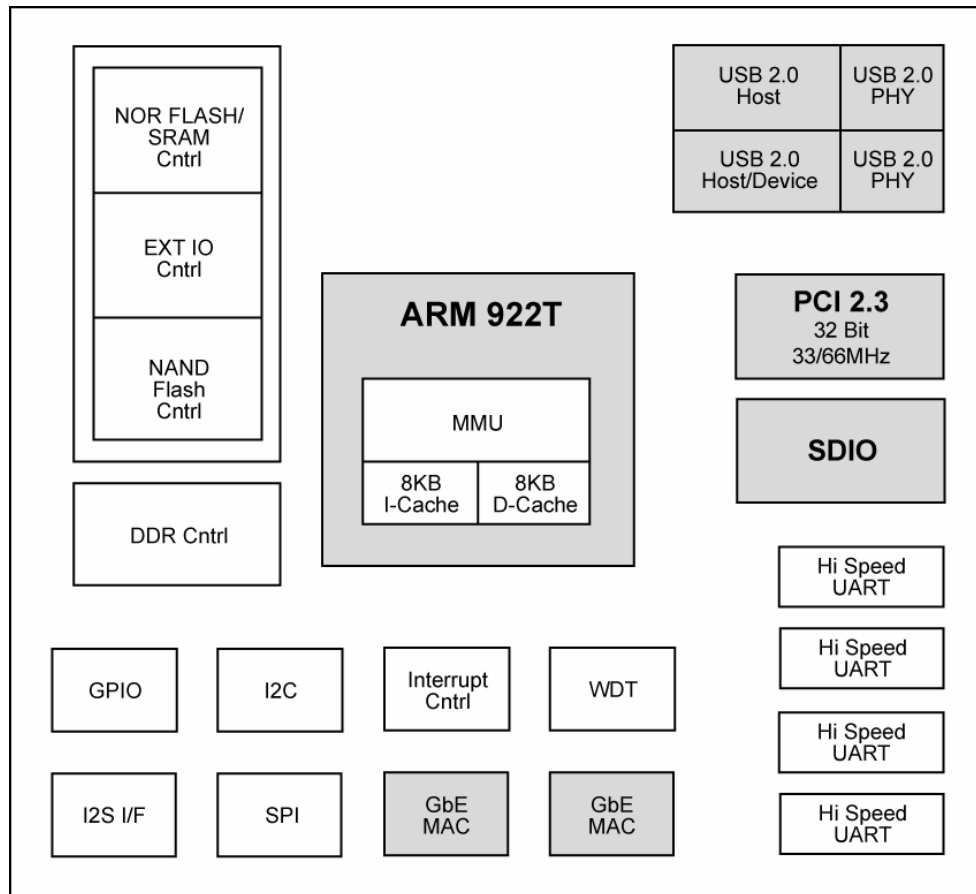

### Integrated Gigabit Networking and Communications Controller

#### Description

The KSZ9692MPB/KSZ9692XPB is a highly integrated System-on-Chip (SoC) containing an ARM 922T 32-bit processor and a rich set of peripherals to address the cost-sensitive, high-performance needs of a wide variety of high bandwidth networking and communications applications.

#### Block Diagram

Note: SDIO block for KSZ9692MPB only.

Features	Benefits
Dual USB 2.0 ports (up to 480Mbps) with PHY integrated	Flexible configurations (Host/Host and Host/Device) provide ultra fast data transfers for a wide range of USB devices (e.g., data storage device, printer, and etc.)
Dual Gigabit Ethernet MACs (RGMII/MII)	Integrated WAN and LAN interfaces support a variety of network implementations at gigabit data rate.
33/66MHz PCI 2.3 interface supporting three PCI masters	High-performance PCI interface enables integration of WiFi, multimedia and storage applications, and reduces system BOM and board complexity.
Standard compliant SD/SDIO host controller (for KSZ9692MPB)	The SD/SDIO interface provides connectivity for small form-factor, high density memory cards and I/O devices.
4 high-speed (up to 5Mbps) UART ports	The UART interface supports console display, Bluetooth or GSM/CDMA2000 applications.
External I/O interface with programmable data width (8bits/16bits) and 20 GPIOs	These interfaces can be used to control key pads, LEDs and simple LCD displays. The external I/O interface can also be used to interface with a DSP to support VoIP applications.