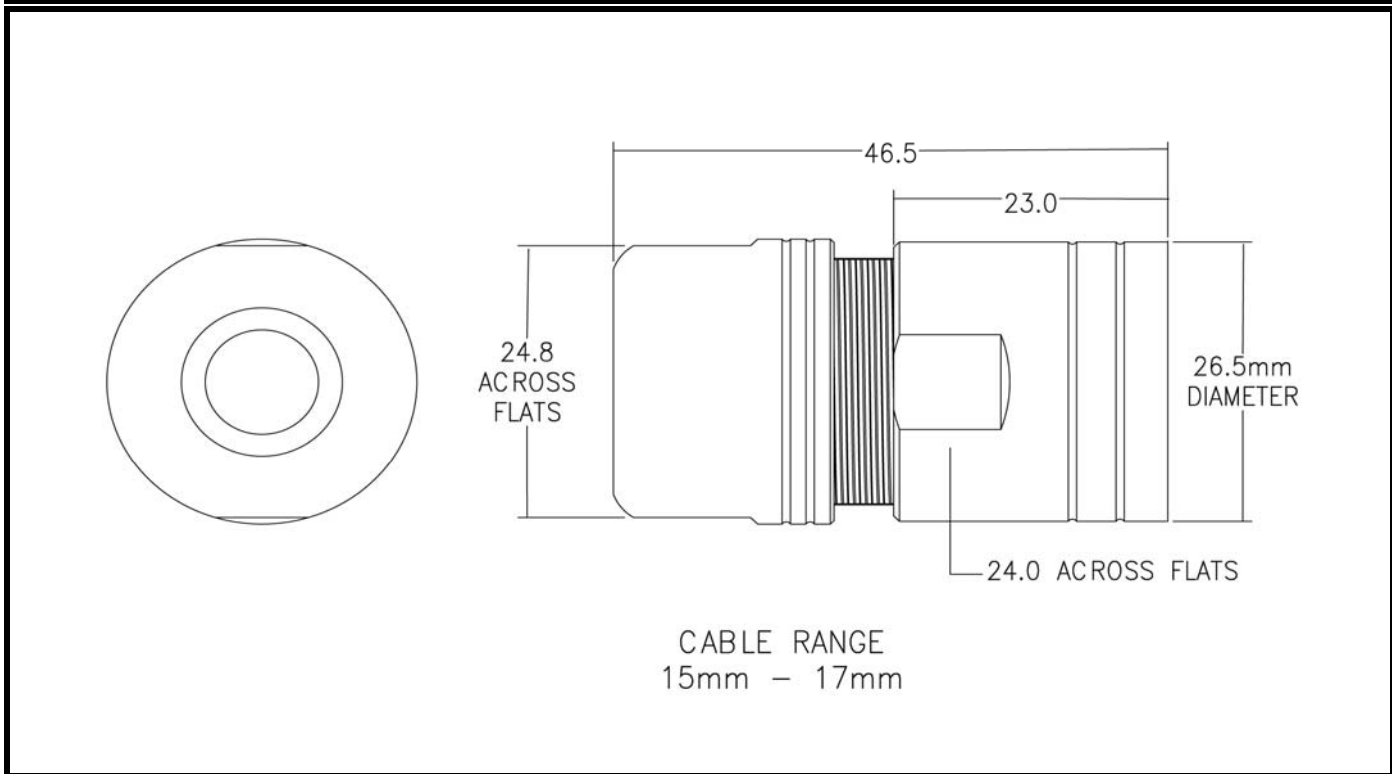

CONFIGURATION	PART NUMBER	LENGTH
M23 B Series Traditional Cord Grip, IP67, Cable Range 15 -17mm	MB3CG-S3	TBD

DIMENSIONS

TECHNICAL DATA

TEMPERATURE RANGE:	-20C to +130C
PROTECTION:	IP 67 (Plugged Condition)
DEGREE OF PROTECTION:	3
OVER VOLTAGE CATEGORY:	III
HOUSING BODY:	ZINC DIE-CAST
COUPLING NUT:	BRASS, NICKEL-PLATED
INSULATION INSERTS:	PA66, UL 94 / VO
CONTACTS:	BRASS, GOLD-PLATED
SEALS:	DUPONT VITON