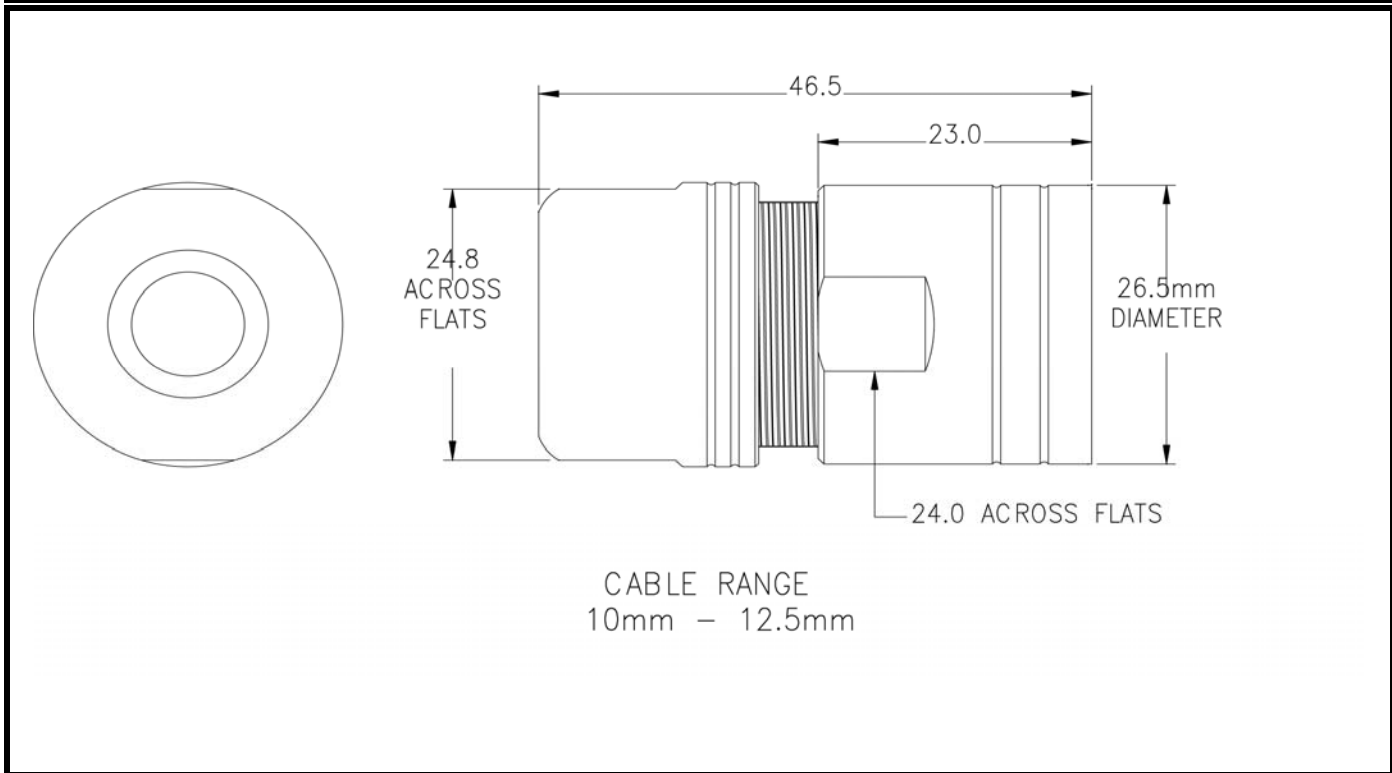

CONFIGURATION	PART NUMBER	LENGTH
M23 B Series Traditional Cord Grip, IP67, Cable Range 10.5 -15mm	MB3CG-S2	TBD

## DIMENSIONS

## TECHNICAL DATA

<b>TEMPERATURE RANGE:</b>	-20C to +130C
<b>PROTECTION:</b>	IP 67 (Plugged Condition)
<b>DEGREE OF PROTECTION:</b>	3
<b>OVER VOLTAGE CATEGORY:</b>	III
<b>HOUSING BODY:</b>	ZINC DIE-CAST
<b>COUPLING NUT:</b>	BRASS, NICKEL-PLATED
<b>INSULATION INSERTS:</b>	PA66, UL 94 / VO
<b>CONTACTS:</b>	BRASS, GOLD-PLATED
<b>SEALS:</b>	DUPONT VITON