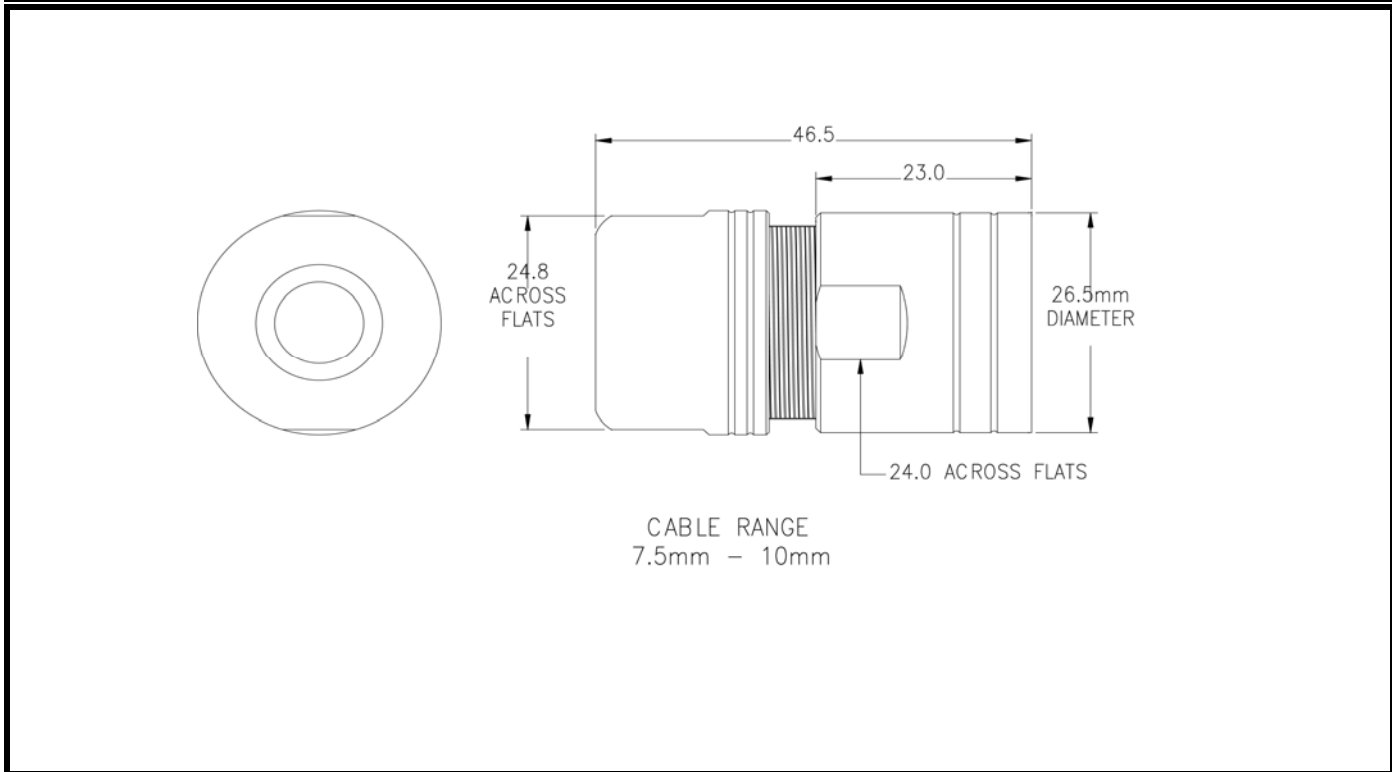

CONFIGURATION	PART NUMBER	LENGTH
M23 B Series Traditional Cord Grip, IP67, Cable Range 7.5 -10.5mm	MB3CG-S1	NA

## DIMENSIONS

## TECHNICAL DATA

<b>TEMPERATURE RANGE:</b>	-20C to +130C
<b>PROTECTION:</b>	IP 67 (Plugged Condition)
<b>DEGREE OF PROTECTION:</b>	3
<b>OVER VOLTAGE CATEGORY:</b>	III
<b>HOUSING BODY:</b>	ZINC DIE-CAST
<b>COUPLING NUT:</b>	BRASS, NICKEL-PLATED
<b>INSULATION INSERTS:</b>	PA66, UL 94 / VO
<b>CONTACTS:</b>	BRASS, GOLD-PLATED
<b>SEALS:</b>	DUPONT VITON