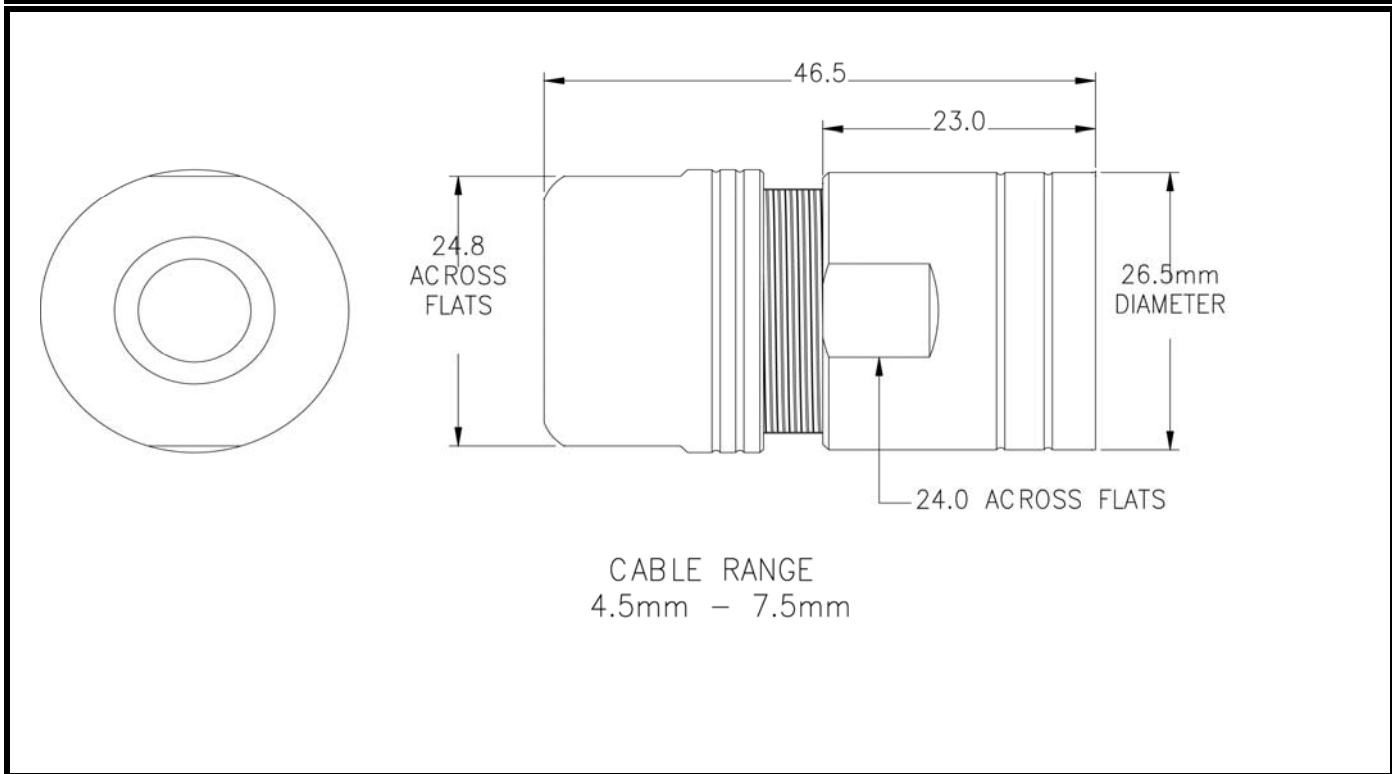

CONFIGURATION	PART NUMBER	LENGTH
M23 A Series Traditional Cord Grip, IP67, Cable Range 4.5 -10.5mm	MA3CG-S1	TBD

DIMENSIONS

TECHNICAL DATA

TEMPERATURE RANGE:	-20C to +130C
PROTECTION:	IP 67 (Plugged Condition)
DEGREE OF PROTECTION:	3
OVER VOLTAGE CATEGORY:	III
HOUSING BODY:	ZINC DIE-CAST
COUPLING NUT:	BRASS, NICKEL-PLATED
INSULATION INSERTS:	PA66, UL 94 / VO
CONTACTS:	BRASS, GOLD-PLATED
SEALS:	DUPONT VITON