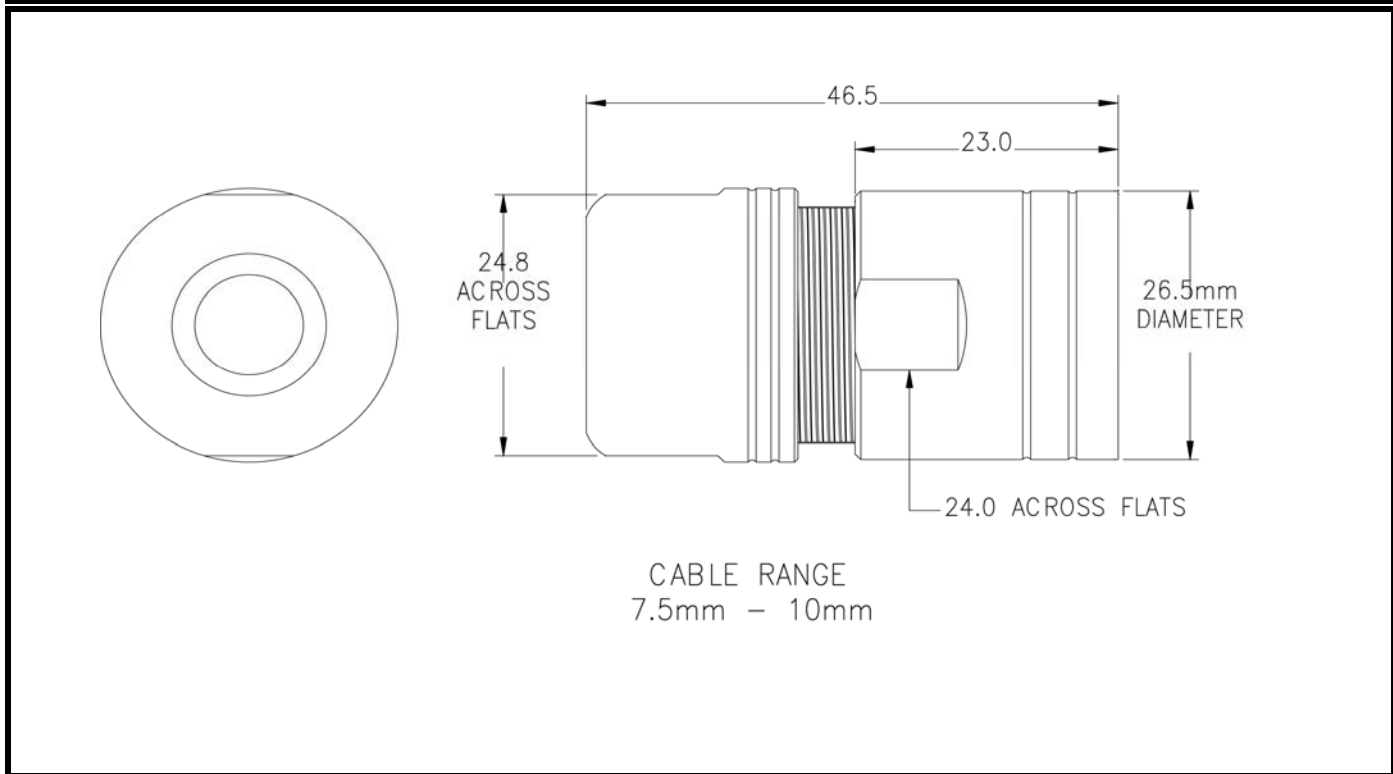

CONFIGURATION	PART NUMBER	LENGTH
M23 A Series Traditional Cord Grip, IP67, Cable Range 10.5 -15mm	MA3CG-S2	TBD

DIMENSIONS

TECHNICAL DATA

TEMPERATURE RANGE:	-20C to +130C	Amphenol <small>SINE SYSTEMS</small>
PROTECTION:	IP 67 (Plugged Condition)	
DEGREE OF PROTECTION:	3	
OVER VOLTAGE CATEGORY:	III	
HOUSING BODY:	ZINC DIE-CAST	
COUPLING NUT:	BRASS, NICKEL-PLATED	
INSULATION INSERTS:	PA66, UL 94 / VO	
CONTACTS:	BRASS, GOLD-PLATED	
SEALS:	DUPONT VITON	