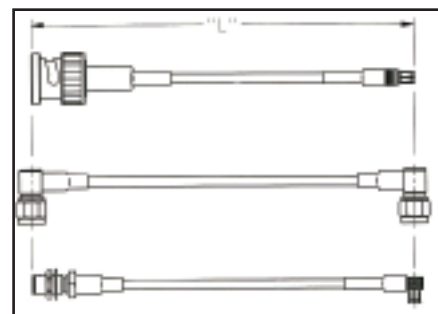

## Electrical Ratings

Electrical ratings of a cable assembly are determined by the limiting connector type and cable size.

Connector	Cable	Connector Impedance (Ohms)	Frequency (GHz)	Dielectric Withstanding Voltage (Vrms)	Working Voltage (Vrms)
MMCX	RG-178	50	6	500 Vrms	170 Vrms
	RG-316	50	6	500 Vrms	170 Vrms
MCX	RG-178	50	6	750 Vrms	250 Vrms
	RG-316	50	6	1000 Vrms	335 Vrms
	RG-316 DS	50	6	1000 Vrms	335 Vrms
MCX 75 Ohm	RG-179	75	6	1000 Vrms	335 Vrms
	BELDEN 735A	75	6	1000 Vrms	335 Vrms
SMA	RG-178	50	12.4	500 Vrms	170 Vrms
	RG-316	50	12.4	750 Vrms	250 Vrms
	RG-316 DS	50	12.4	750 Vrms	250 Vrms
	RG-58	50	12.4	1000 Vrms	335 Vrms
	RG-142	50	12.4	1000 Vrms	335 Vrms
	Hand Formable .086	50	26.5	1000 Vrms	335 Vrms
SMB	RG-178	50	4	750 Vrms	250 Vrms
	RG-316	50	4	1000 Vrms	335 Vrms
SMB Mini 75 Ohm	RG-179	75	2	1000 Vrms	335 Vrms
	RG-179 DS	75	2	1000 Vrms	335 Vrms
	BELDEN 735A	75	2	1000 Vrms	335 Vrms
BNC	RG-58	50	4	1500 Vrms	500 Vrms
	BELDEN 8218	50	4	1500 Vrms	500 Vrms
	RG-59	50	4	1500 Vrms	500 Vrms
	RG-59 PLENUM	50	4	1500 Vrms	500 Vrms
BNC True 75 Ohm	BELDEN 8218	75	3	1500 Vrms	500 Vrms
	RG-59	75	3	1500 Vrms	500 Vrms
	BELDEN 8281	75	3	1500 Vrms	500 Vrms
	COMMSCOPE 735	75	3	1500 Vrms	500 Vrms
	BELDEN 735A	75	3	1500 Vrms	500 Vrms
	BELDEN 734A	75	3	1500 Vrms	500 Vrms
N	RG-58	50	11	1500 Vrms	500 Vrms
	RG-142	50	11	1500 Vrms	500 Vrms
	RG-8	50	11	1500 Vrms	500 Vrms
	RG-213	50	11	1500 Vrms	500 Vrms

Johnson's® cable length applies to the end of straight connectors. The length is applied to the vertical centroid of right angle connectors.

If you don't see the cable assembly you require we can design and manufacture one to meet your unique specifications!