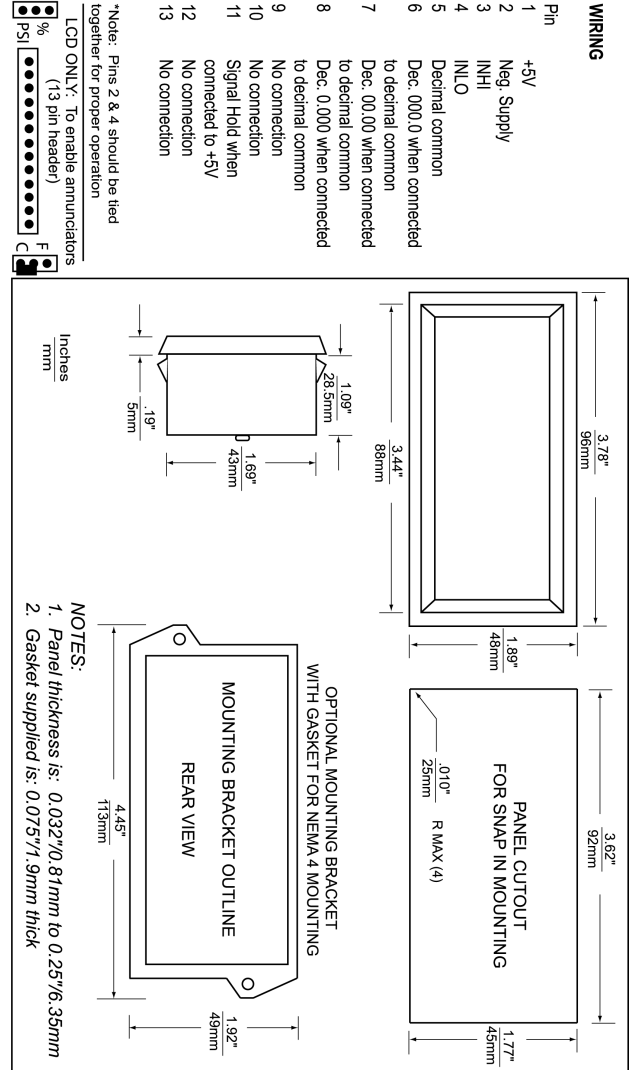

# Big Digit Series

IS-012

Rev. 41106

## 4-20mA Wiring LCD

## 4-20mA Wiring LED