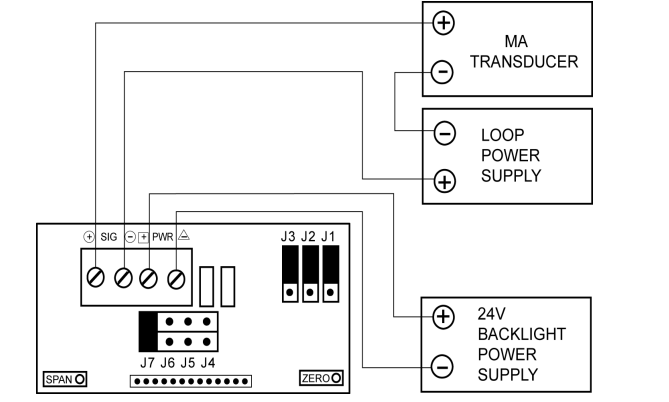

## 4-20mA Wiring LCD

## 4-20mA Wiring LED