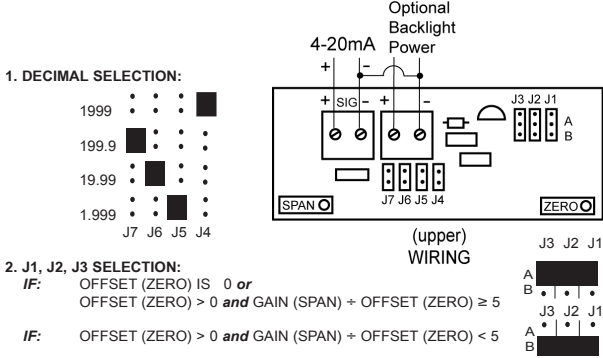

## 4-20mA Wiring LCD

## 4-20mA Wiring LED