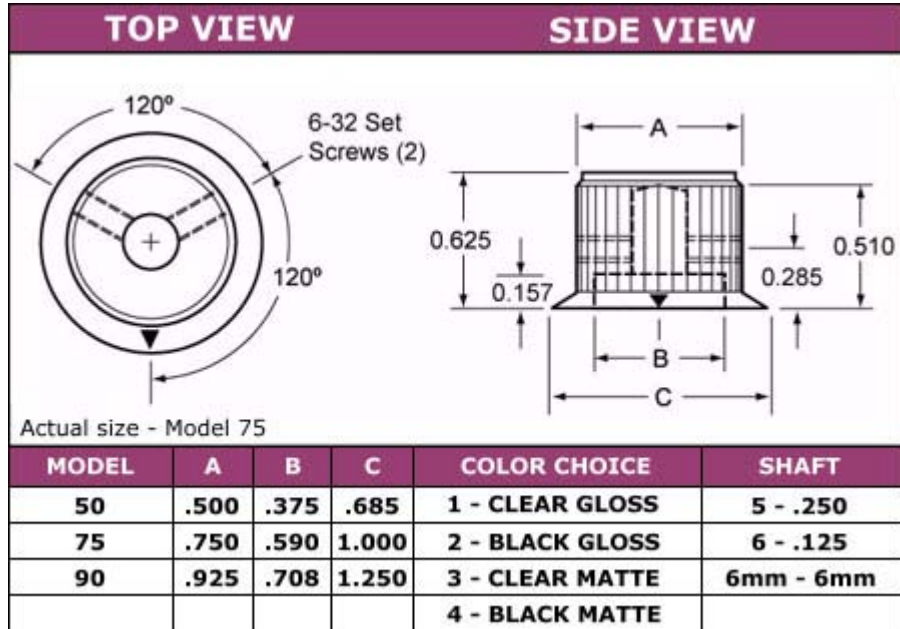

Mechanical Specifications: DDS SERIES

DDS Series: The "DDS Series" knob is our very popular "DD Series" with an attractive skirt extended on the bottom portion of the knob for easier viewing for the rotation from atop. Indicator "triangle" located on the skirt. Two 6-32 set screws.

Copyright ©2003 Kilo International, Inc.

close