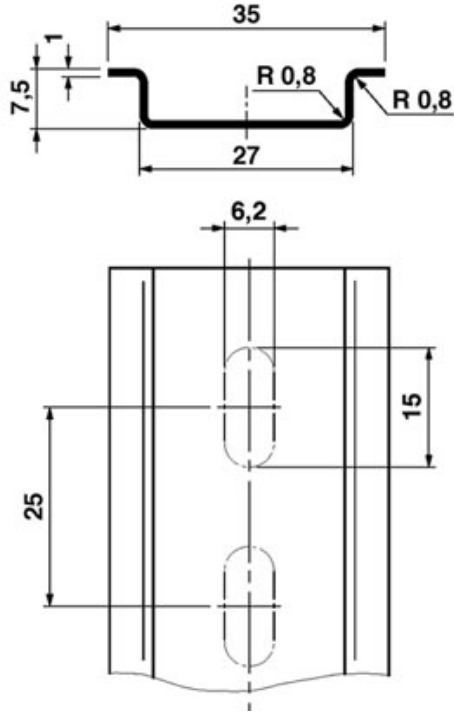

NS 35/ 7,5 PERF 1155MM

Order No.: 1207666

<http://eshop.phoenixcontact.de/phoenix/treeViewClick.do?UID=1207666>

NS 35 DIN rail, height 7.5 mm, length 1155 mm

Commercial data

EAN	4017918932626
Pack	10 pcs.
Customs tariff	72166190
Weight/Piece	0.365 KG
Catalog page information	Page 693 (CL-2009)

Technical data**General data**

Height	7.5 mm
Length	1155 mm
Width	35 mm
Material	Steel
Color	silver

Diagrams/Drawings

Dimensioned drawing

Address

PHOENIX CONTACT Inc., USA
586 Fulling Mill Road
Middletown, PA 17057, USA
Phone (800) 888-7388
Fax (717) 944-1625
<http://www.phoenixcon.com>