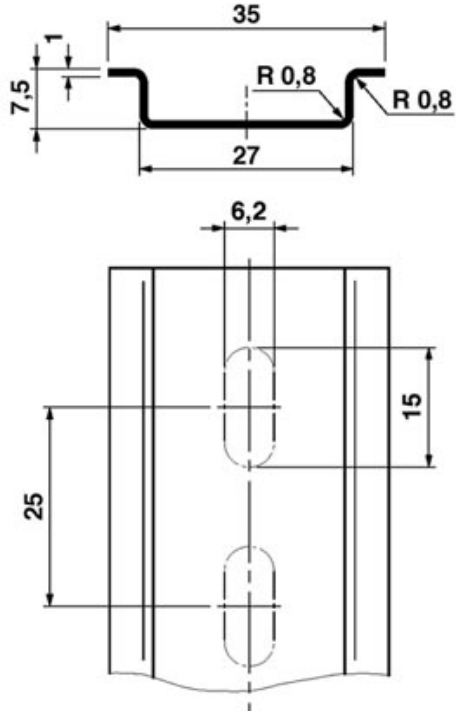

NS 35/ 7,5 PERF 955MM

Order No.: 1207653

<http://eshop.phoenixcontact.de/phoenix/treeViewClick.do?UID=1207653>

NS35 DIN rail, height 7.5 mm, length 955 mm

Commercial data

| | |
|--------------------------|--------------------|
| EAN | 4017918932633 |
| Pack | 10 pcs. |
| Customs tariff | 72166190 |
| Weight/Piece | 0.305 KG |
| Catalog page information | Page 693 (CL-2009) |

Technical data**General data**

| | |
|----------|--------|
| Height | 7.5 mm |
| Length | 955 mm |
| Width | 35 mm |
| Material | Steel |
| Color | silver |

Diagrams/Drawings

Dimensioned drawing

Address

PHOENIX CONTACT Inc., USA
586 Fulling Mill Road
Middletown, PA 17057, USA
Phone (800) 888-7388
Fax (717) 944-1625
<http://www.phoenixcon.com>