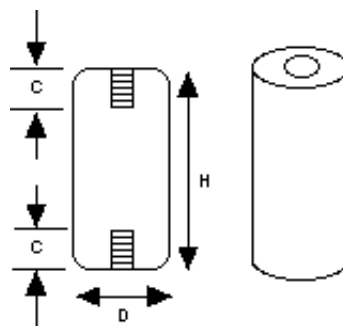

Steatite Standoffs

Jan-1-8 and Jan-1-10 Specs.

Description: These threaded Steatite pillars are made of L5 glazed Steatite with threaded holes on both sides, and have one hole mounting.

Color: White

Daburn Cat. No.	Conforms to Type	H		D		Length of Thread (C)	Thread
		IN.	MM.	IN.	MM.		
10-41	--	1/4"	6.35	1/4"	6.35	ALL	6-32
10-41B	--	3/8"	9.53	1/4"	6.35	5/32"	6-32
10-41A	--	1/2"	12.70	1/4"	6.35	5/32"	6-32
10-44A	--	3/4"	19.05	1/4"	6.35	1/4"	6-32
10-45A	--	1"	25.40	1/4"	6.35	1/4"	6-32
10-42	--	3/8"	9.53	3/8"	9.53	5/32"	6-32
10-42A	NL523W01-004	1/2"	12.70	3/8"	9.53	5/32"	6-32
10-43A	NL523W01-005	5/8"	15.88	3/8"	9.53	1/4"	6-32
10-44B	NL523W01-006	3/4"	19.05	3/8"	9.53	1/4"	6-32
10-45B	NL523W01-008	1"	25.40	3/8"	9.53	3/8"	6-32