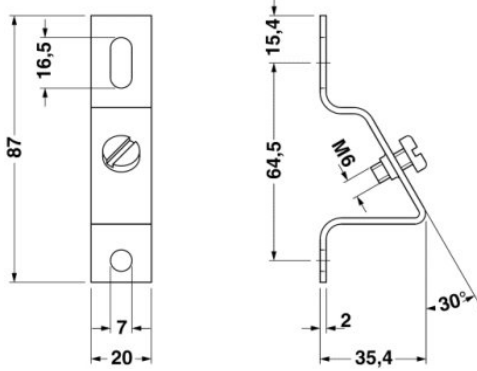

BG/S

Order No.: 1201086

<http://eshop.phoenixcontact.de/phoenix/treeViewClick.do?UID=1201086>

Angled brackets with M 6 screw, for fixing DIN rails at an angle of 30°,
height: 35.4 mm

Commercial data	
EAN	4017918017200
Pack	10 pcs.
Customs tariff	73269098
Weight/Piece	0.04348 KG
Catalog page information	Page 700 (CL-2009)

Technical data

General data	
Height	35.4 mm
Length	87 mm
Width	19.7 mm
Material	Steel
Color	silver

Diagrams/Drawings

Dimensioned drawing

Address

PHOENIX CONTACT Deutschland GmbH
Flachsmarktstr. 8
32825 Blomberg, Germany
Phone +49 5235 3 12000
Fax +49 5235 3 41200
<http://www.phoenixcontact.de>