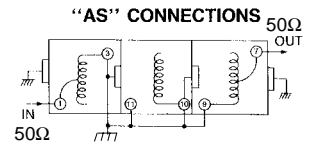

5HW Double Tuned
5HT Triple Tuned

Frequency Range: 5HW, 5HT 350-1500MHz

5HW

5HT

(Unit: mm)

Characteristic

continued on next page