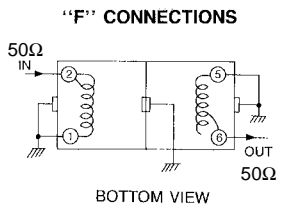

5HW Double Tuned
5HT Triple Tuned

Frequency Range: 5HW, 5HT 350-1500MHz

5HW

5HT

(Unit: mm)

Characteristic

continued on next page