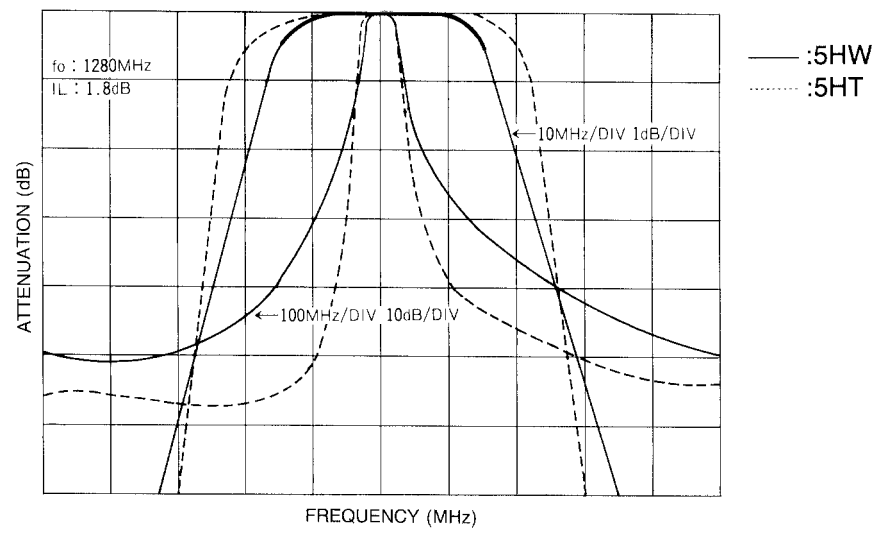

5HW Double Tuned
5HT Triple Tuned

Frequency Range: 5HW, 5HT 350-1500MHz

5HW

5HT

(Unit: mm)

Characteristic

continued on next page

continued from previous page

STANDARD FILTERS SELECTION GUIDE

TYPE 5HW (Double Tuned)

TOKO Part Number	Center Frequency (MHz)	Bandwidth @ -1dB (MHz) min.	Selectivity		Ripple (dB) max.	Insertion Loss (dB) max.
			Fo-()MHz (dB) min.	Fo+()MHz (dB) min.		
5HW-35045A-365	365	6.0	25(50)	20(50)	1.0	4.5
5HW-36535A-380	380	7.0	25(50)	20(50)	1.0	4.5
5HW-39545A-425	425	7.0	25(50)	20(50)	1.0	4.5
5HW-40545A-430	430	7.0	25(50)	20(50)	1.0	4.5
5HW-44545A-475	475	8.0	22(50)	18(50)	1.0	4.5
5HW-47535A-505	505	10.0	20(50)	16(50)	1.0	4.5
5HW-51035A-530	530	10.0	20(50)	16(50)	1.0	4.5
5HW-52535A-545	545	10.0	20(50)	16(50)	1.0	4.5
5HW-58080A-625	625	10.0	18(50)	15(50)	1.0	4.5
5HW-65535A-670	670	14.0	26(100)	23(100)	1.0	3.5
5HW-94555A-959	959	18.0	20(100)	17(100)	1.0	3.5
5HW-100090A-1010	1010	16.0	18(100)	14(100)	1.0	3.5
5HW-109060A-1130	1130	18.0	16(100)	14(100)	1.0	3.5
5HW-115045F-1195	1195	24.0	20(100)	18(100)	1.0	3.5
5HW-120050F-1225	1225	18.0	24(100)	20(100)	1.0	3.5
5HW-125055F-1305	1305	25.0	20(100)	18(100)	1.0	3.5