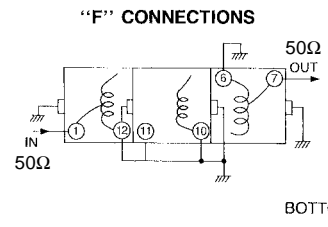

5HW Double Tuned
5HT Triple Tuned

Frequency Range: 5HW, 5HT 350-1500MHz

5HW

5HT

(Unit: mm)

Characteristic

continued on next page