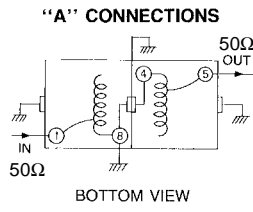

5HW Double Tuned
5HT Triple Tuned

Frequency Range: 5HW, 5HT 350-1500MHz

5HW

5HT

(Unit: mm)

Characteristic

continued on next page