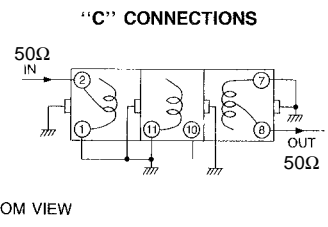

5HW Double Tuned
5HT Triple Tuned

Frequency Range: 5HW, 5HT 350-1500MHz

5HW

5HT

(Unit: mm)

Characteristic

continued on next page