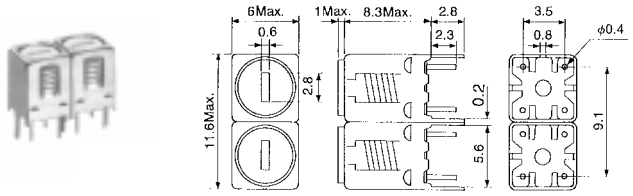

5HW Double Tuned
5HT Triple Tuned

Frequency Range: 5HW, 5HT 350-1500MHz

5HW

5HT

(Unit: mm)

Characteristic

continued on next page

continued from previous page

STANDARD FILTERS SELECTION GUIDE

TYPE 5HW (Double Tuned)

TOKO Part Number	Center Frequency (MHz)	Bandwidth @ -1dB (MHz) min.	Selectivity		Ripple (dB) max.	Insertion Loss (dB) max.
			Fo-()MHz (dB) min.	Fo+()MHz (dB) min.		
5HW-35045A-365	365	6.0	25(50)	20(50)	1.0	4.5
5HW-36535A-380	380	7.0	25(50)	20(50)	1.0	4.5
5HW-39545A-425	425	7.0	25(50)	20(50)	1.0	4.5
5HW-40545A-430	430	7.0	25(50)	20(50)	1.0	4.5
5HW-44545A-475	475	8.0	22(50)	18(50)	1.0	4.5
5HW-47535A-505	505	10.0	20(50)	16(50)	1.0	4.5
5HW-51035A-530	530	10.0	20(50)	16(50)	1.0	4.5
5HW-52535A-545	545	10.0	20(50)	16(50)	1.0	4.5
5HW-58080A-625	625	10.0	18(50)	15(50)	1.0	4.5
5HW-65535A-670	670	14.0	26(100)	23(100)	1.0	3.5
5HW-94555A-959	959	18.0	20(100)	17(100)	1.0	3.5
5HW-100090A-1010	1010	16.0	18(100)	14(100)	1.0	3.5
5HW-109060A-1130	1130	18.0	16(100)	14(100)	1.0	3.5
5HW-115045F-1195	1195	24.0	20(100)	18(100)	1.0	3.5
5HW-120050F-1225	1225	18.0	24(100)	20(100)	1.0	3.5
5HW-125055F-1305	1305	25.0	20(100)	18(100)	1.0	3.5