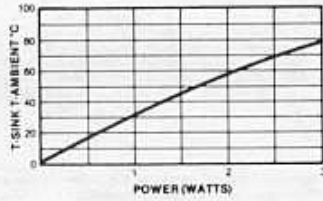

Standard Heat Sinks

Vertical board mounted cooler

Material ... 1100-H14 Aluminum
Finish Black Anodize
or Tin Plate

7-309

Vertical board mounted cooler.

Material ... 1100-H14 Aluminum
Finish Black Anodize
or Tin Plate