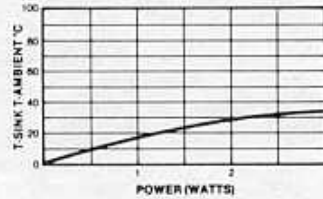

Standard Heat Sinks

Vertical board mounted cooler

Material ... 1100-H14 Aluminum
Finish Black Anodize
or Tin Plate

7-309

Vertical board mounted cooler.

Material ... 1100-H14 Aluminum
Finish Black Anodize
or Tin Plate