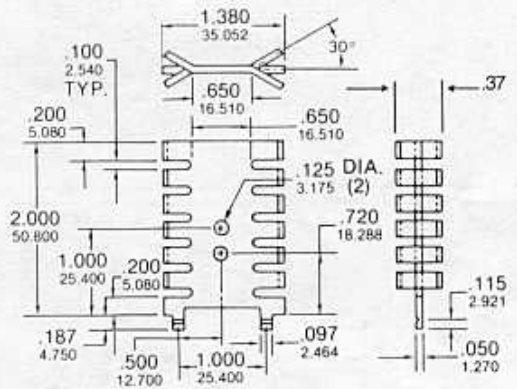

Standard Heat Sinks

Vertical board mounted cooler

Material ... 1100-H14 Aluminum
Finish Black Anodize
or Tin Plate

7-309

Vertical board mounted cooler.

Material ... 1100-H14 Aluminum
Finish Black Anodize
or Tin Plate

7-310

Low Power