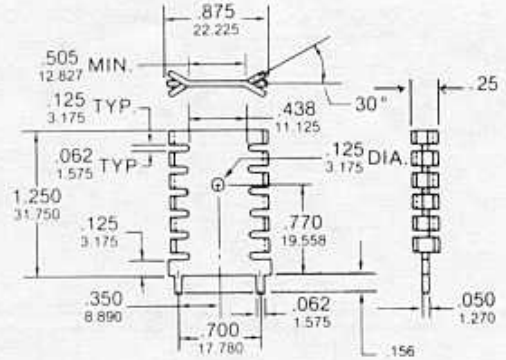

Standard Heat Sinks

Vertical board mounted cooler

Material ... 1100-H14 Aluminum
Finish Black Anodize
or Tin Plate

7-309

Vertical board mounted cooler.

Material ... 1100-H14 Aluminum
Finish Black Anodize
or Tin Plate

7-310

Low Power