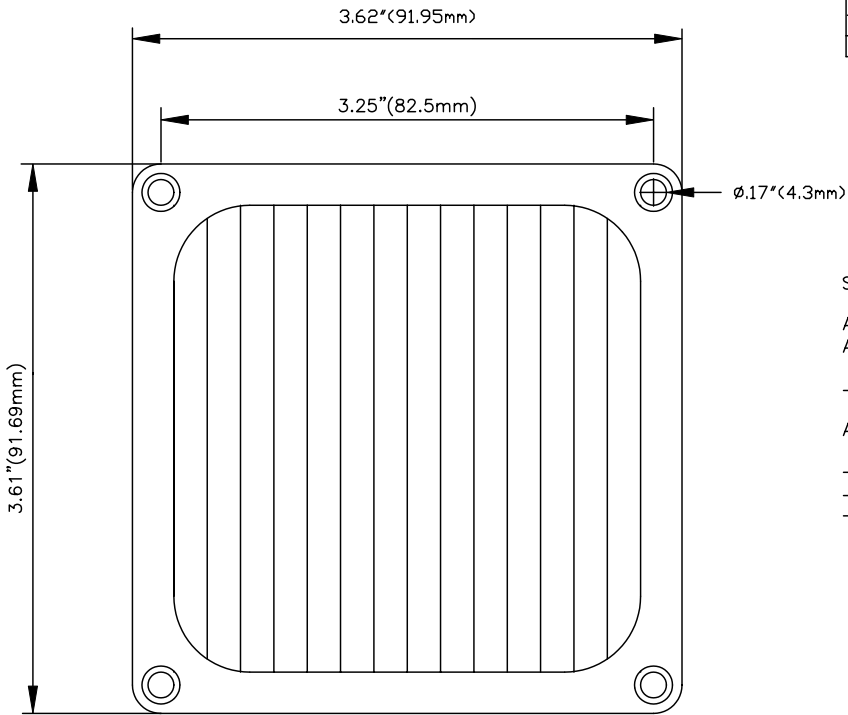

		Revision	
Rev.	Description	Date	Approved

SCREEN MATERIAL:

ALUMINUM 30 x 30 MESH CONVOLUTED
APPROX. 1/6" DEEP WITH APPROX. 1/3" PITCH

-C: IRRIDITE(CLEAR)

ALSO AVAILABLE IN THE FOLLOWING FINISHES

- B: ANODIZE(BLACK)
- G: IRRIDITE(GOLD)
- M: MILL FINISHED

Dim range (mm)	Tolerance +/- (mm)	Qualtek Electronics Corp.		
		FAN-S DIVISION		
		Part Number: 06362-C		
0-1	0.15	Description: FAN FILTER SCREEN		
1-6	0.20			
6-18	0.30			
18-50	0.50			
50-120	0.70	Drawn/Date	Checked/Date	Approved/Date
120-250	0.90	B.ZHANG	05-24-02	JJH/05-24-02
250-500	1.20	05-24-02		