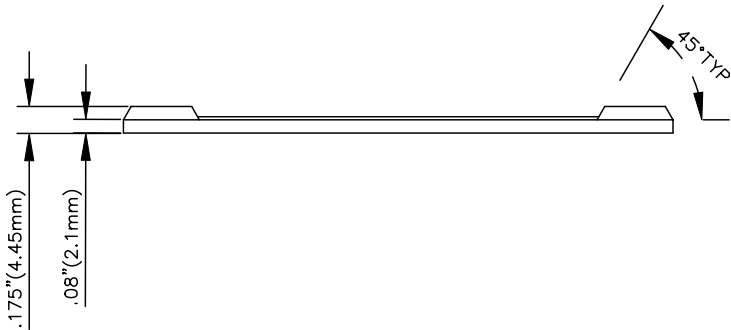

		Revision	
Rev.	Description	Date	Approved

SCREEN MATERIAL:

ALUMINUM 30 x 30 MESH CONVOLUTED
APPROX. 1/6" DEEP WITH APPROX. 1/3" PITCH

-C: IRRIDITE(CLEAR)

ALSO AVAILABLE IN THE FOLLOWING FINISHES

- B: ANODIZE(BLACK)
- G: IRRIDITE(GOLD)
- M: MILL FINISHED

Dim range (mm)	Tolerance +/- (mm)	Qualtek Electronics Corp.		
		FAN-S DIVISION		
		Part Number: 06362-C		
0-1	0.15	Description: FAN FILTER SCREEN		
1-6	0.20			
6-18	0.30			
18-50	0.50			
50-120	0.70	Drawn/Date	Checked/Date	Approved/Date
120-250	0.90	B.ZHANG	05-24-02	JJH/05-24-02
250-500	1.20	05-24-02		