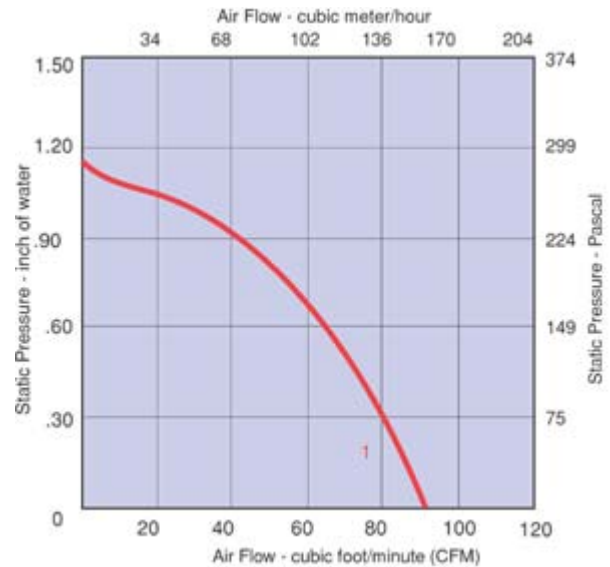

## RER101 Series Motorized Impeller

Part Number	CFM @ 0	Curve	Volts	Voltage Range	Power (W)	Power (W)	Max Ambient Temp C	Wgt. (lbs)	Type Of Bearing	Features
RER101-36/12/12P	90	1	12	11 to 13	13.5	69	55	0.56	Ball	Leads
RER101-36/48/2P	90	1	48	43 to 53	13.5	69	55	0.56	Ball	Leads