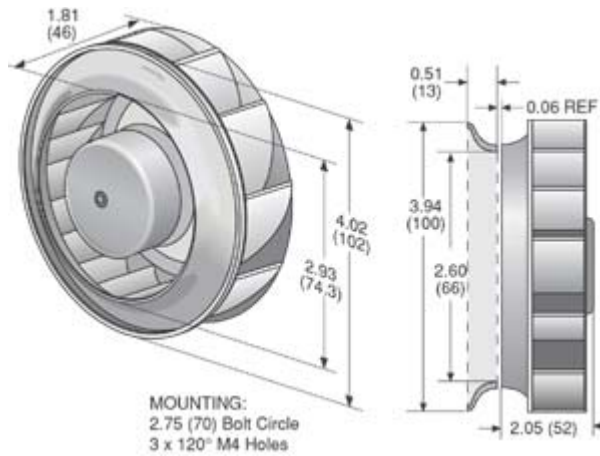

## RER101 Series Motorized Impeller

Part Number	CFM @ 0	Curve	Volts	Voltage Range	Power (W)	Power (W)	Max Ambient Temp C	Wgt. (lbs)	Type Of Bearing	Features
RER101-36/12/12P	90	1	12	11 to 13	13.5	69	55	0.56	Ball	Leads
RER101-36/48/2P	90	1	48	43 to 53	13.5	69	55	0.56	Ball	Leads