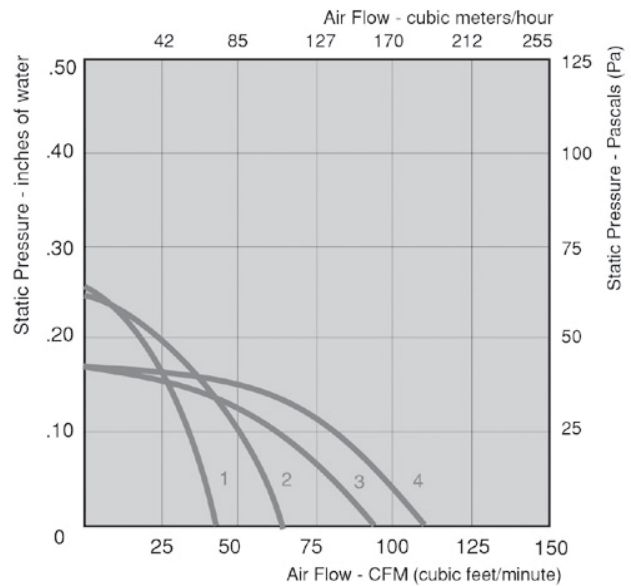

QLK45DC Series Crossflow Blower

120... 300mm x Ø 45mm

- DC blower with brushless DC motor. Sleeve bearings and terminals. Max ambient temperature of 60 C.
- High volume and performance already at a low air velocity, therefore low noise level.
- Fan propeller of aluminum and air duct housing of sheet steel.
- Rotational direction CW looking at rotor.
- UL, CSA, VDE approvals on some models. Please contact application engineering

Part Number	Model Number	Curve	CFM @ 0	VDC	Volt. Range	Power (W)	dBA	Bobbin Position
55642.25001	QLK45120059124225001	1	45	12	7 to 13	5	49	Right
55642.30001	QLK45001259124230001	1	45	12	7 to 13	5	49	Left
55642.40001	QLK45180059124240001	2	68	12	7 to 13	7	52	Right
55642.45001	QLK45001859124245001	2	68	12	7 to 13	7	52	Left
55642.55011	QLK45240059124255011	3	95	12	7 to 13	8	55	Right
55642.60011	QLK45002459124260011	3	95	12	7 to 13	8	55	Left
55642.70011	QLK45300059124270011	4	116	12	7 to 13	9	57	Right
55642.75011	QLK45003059124275011	4	116	12	7 to 13	9	57	Left
<hr/>								
55642.30000	QLK45001259124230000	1	45	24	14 to 26	5	49	Left
55642.40000	QLK45180059124240000	2	68	24	14 to 26	7	52	Right
55642.45000	QLK45001859124245000	2	68	24	14 to 26	7	52	Left
55642.60010	QLK45002459124260010	3	95	24	14 to 26	8	55	Left
55642.70010	QLK45300059124270010	4	116	24	14 to 26	9	57	Right
55642.75010	QLK45003059124275010	4	116	24	14 to 26	9	57	Left