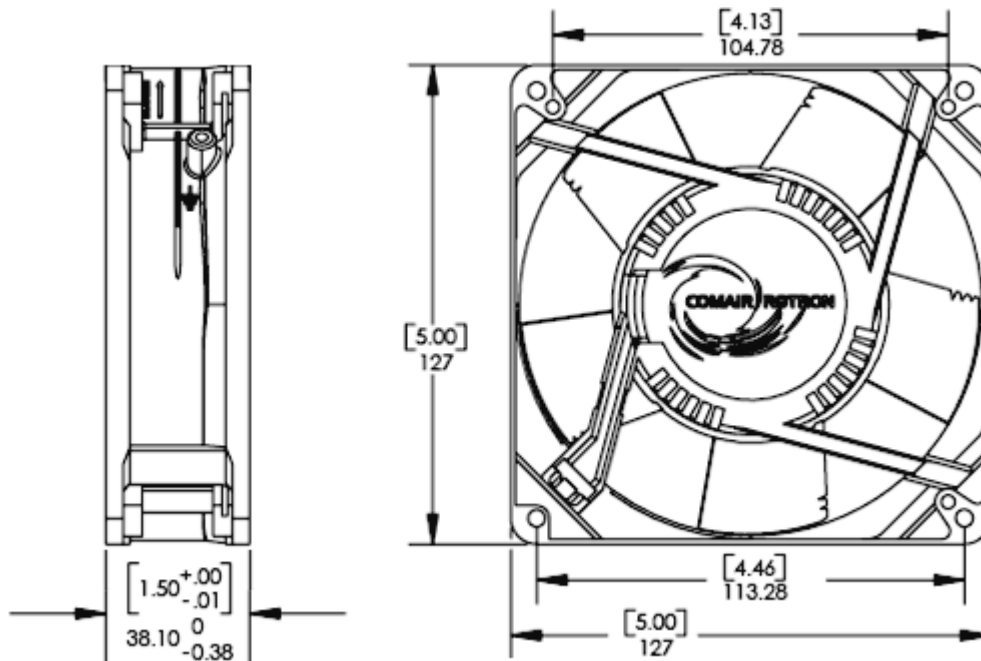

Galaxy - GL12B7 - 031200 - No
 (Family) (Model) (Part #) (In Stock)

Electrical Specifications

Operating Voltage:	12 Volts
Voltage Range:	6 - 14 Volts
Power Supply:	15.0 Watts
Line Current:	1.25 Amps
Locked Rotor Current	3.00 Amps
Nominal Speed:	3200 RPM

Mechanical Specifications

Dimensions:	5.0 x 5.0 x 1.5 in
Weight	21.87 oz
Max Airflow @ 0 in H ₂ O	150.0 CFM
Max Pressure @ 0 CFM	0.486 in H ₂ O
Noise	53.6 dBA

Mechanical Drawing

Comair Rotron, Inc.
 Phone: 619.651.2000
 sales@comairrotron.com