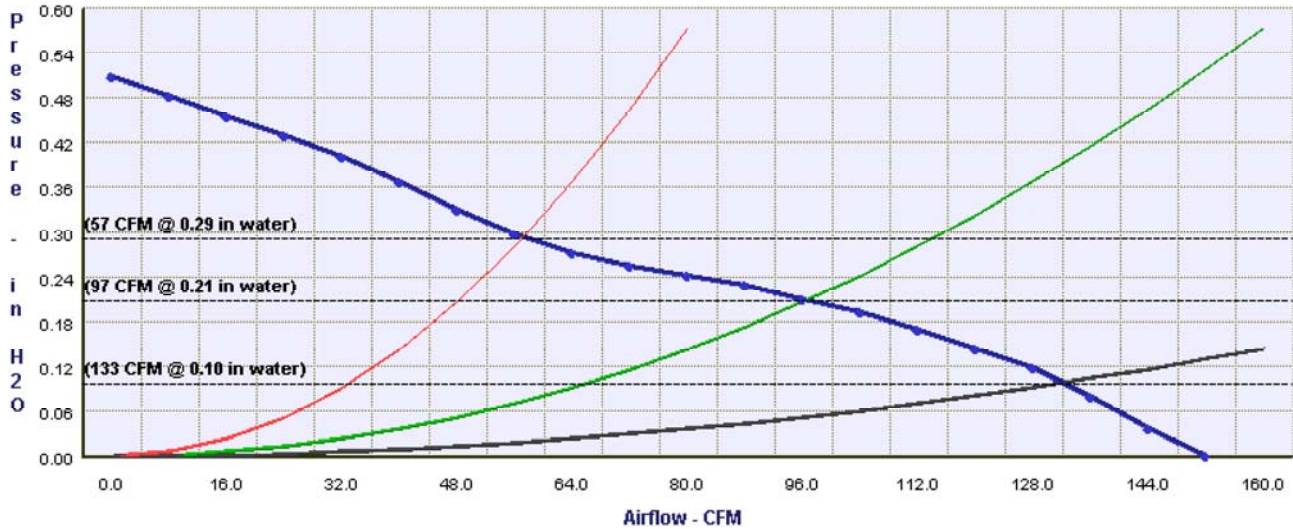

Galaxy - GL12B7 - 031200 - No
 (Family) (Model) (Part #) (In Stock)

Electrical Specifications

Operating Voltage:	12 Volts
Voltage Range:	6 - 14 Volts
Power Supply:	15.0 Watts
Line Current:	1.25 Amps
Locked Rotor Current	3.00 Amps
Nominal Speed:	3200 RPM

Mechanical Specifications

Dimensions:	5.0 x 5.0 x 1.5 in
Weight	21.87 oz
Max Airflow @ 0 in H ₂ O	150.0 CFM
Max Pressure @ 0 CFM	0.486 in H ₂ O
Noise	53.6 dBA

Mechanical Drawing

Comair Rotron, Inc.
 Phone: 619.651.2000
 sales@comairrotron.com

Fan Performance Curve

Fan Configuration Options

Galaxy (Family) **GL12B7** (Model) / **031200** (Part #) **No** (In Stock) 305 mm [12 inch] Leads (Features)

Fan Speed: 3200 RPM Fan Bearings: Ball Bearings
 Fan Airflow Direction: Flow R (CCW Rotation) Fan Termination: Leads