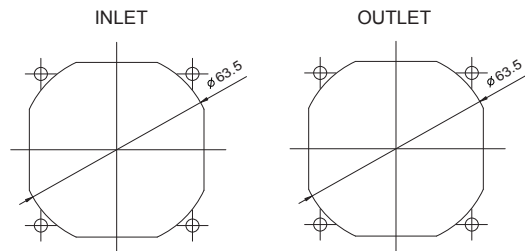

60x60x25 mm

SUNON

MagLev Motor AC Fan

17.5-18 CFM

Model	P/N	Bearing ● VAPO ○ BALL ◎ Sleeve	Rating Voltage (VAC)	Freq. (Hz)	Power		Speed (RPM)	Air Flow (CFM)	Static Pressure (Inch-H ₂ O)	Noise (dBA)	Weight (g)
					Current (AMP)	Consumption (WATTS)					
MA1062-HVL	GN	●	115	50/60	0.191/0.185	3.6/3.6	4100/4200	17.5/18	0.19/0.20	30/31	81
MA2062-HVL	GN	●	220-240	50/60	0.198/0.211	4.1/4.4	4100/4200	17.5/18	0.19/0.20	30/31	81

Frame : PBT Plastic

UNITS:mm

*All model could be customized on voltage or any other requirements to fit your need.

*Specifications subject to change without notice. Please Visit SUNON web site at <http://www.sunon.com> for update information.