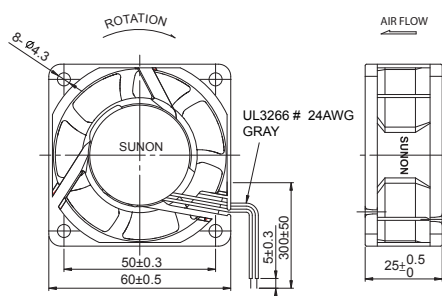

60x60x25 mm

SUNON

MagLev Motor AC Fan

17.5-18 CFM

Model	P/N	Bearing ● VAPO ○ BALL ◎ Sleeve	Rating Voltage (VAC)	Freq. (Hz)	Power		Speed (RPM)	Air Flow (CFM)	Static Pressure (Inch-H ₂ O)	Noise (dBA)	Weight (g)
					Current (AMP)	Consumption (WATTS)					
MA1062-HVL	GN	●	115	50/60	0.191/0.185	3.6/3.6	4100/4200	17.5/18	0.19/0.20	30/31	81
MA2062-HVL	GN	●	220-240	50/60	0.198/0.211	4.1/4.4	4100/4200	17.5/18	0.19/0.20	30/31	81

Frame : PBT Plastic

UNITS:mm

*All model could be customized on voltage or any other requirements to fit your need.

*Specifications subject to change without notice. Please Visit SUNON web site at <http://www.sunon.com> for update information.