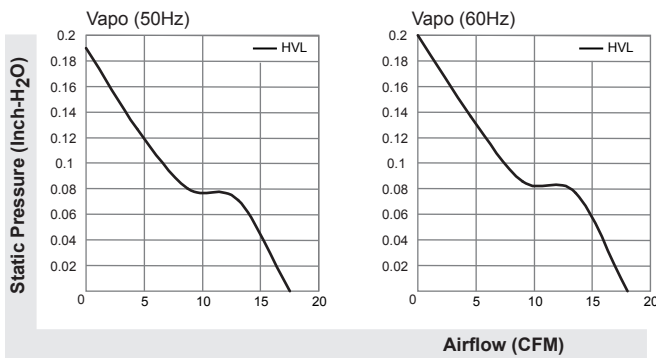

60x60x25 mm

SUNON

MagLev Motor AC Fan

17.5-18 CFM

Model	P/N	Bearing ● VAPO ○ BALL ◎ Sleeve	Rating Voltage (VAC)	Freq. (Hz)	Power		Speed (RPM)	Air Flow (CFM)	Static Pressure (Inch-H₂O)	Noise (dBA)	Weight (g)
					Current (AMP)	Consumption (WATTS)					
MA1062-HVL	GN	●	115	50/60	0.191/0.185	3.6/3.6	4100/4200	17.5/18	0.19/0.20	30/31	81
MA2062-HVL	GN	●	220-240	50/60	0.198/0.211	4.1/4.4	4100/4200	17.5/18	0.19/0.20	30/31	81

Frame : PBT Plastic

UNITS:mm

*All model could be customized on voltage or any other requirements to fit your need.

*Specifications subject to change without notice. Please Visit SUNON web site at <http://www.sunon.com> for update information.