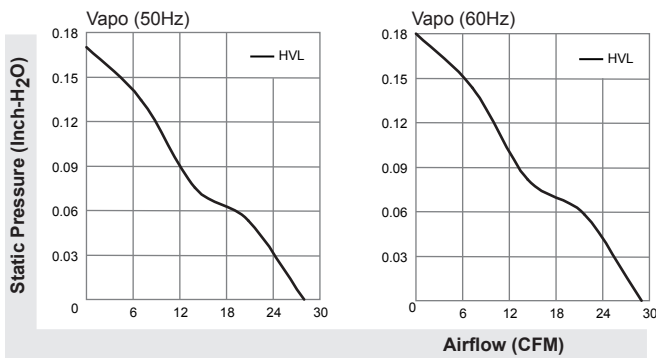

70X70X25 mm

SUNON

MagLev Motor AC Fan

28-29 CFM

Model	P/N	Bearing	Rating Voltage (VAC)	Freq. (Hz)	Power Current (AMP)	Power Consumption (WATTS)	Speed (RPM)	Air Flow (CFM)	Static Pressure (Inch-H₂O)	Noise (dBA)	Weight (g)
MA1072-HVL	GN	● Vapo ○ BALL ◎ Sleeve	115	50/60	0.208/0.197	3.7/3.7	3800/3900	28/29	0.17/0.18	30/31	90
MA2072-HVL	GN	●	220-240	50/60	0.207/0.220	4.3/4.4	3800/3900	28/29	0.17/0.18	30/31	90

Frame : PBT Plastic

UNITS:mm

*All model could be customized on voltage or any other requirements to fit your need.

*Specifications subject to change without notice. Please Visit SUNON web site at <http://www.sunon.com> for update information.