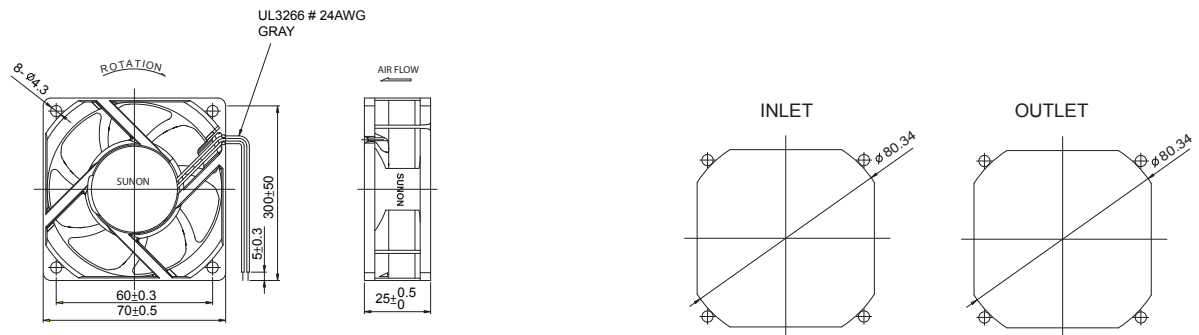

70X70X25 mm

SUNON

MagLev Motor AC Fan

28-29 CFM

Model	P/N	Bearing	Rating Voltage (VAC)	Freq. (Hz)	Power Current (AMP)	Power Consumption (WATTS)	Speed (RPM)	Air Flow (CFM)	Static Pressure (Inch-H ₂ O)	Noise (dBA)	Weight (g)
MA1072-HVL	GN	● Vapo ○ BALL ◎ Sleeve	115	50/60	0.208/0.197	3.7/3.7	3800/3900	28/29	0.17/0.18	30/31	90
MA2072-HVL	GN	●	220-240	50/60	0.207/0.220	4.3/4.4	3800/3900	28/29	0.17/0.18	30/31	90

Frame : PBT Plastic

UNITS:mm

*All model could be customized on voltage or any other requirements to fit your need.

*Specifications subject to change without notice. Please Visit SUNON web site at <http://www.sunon.com> for update information.