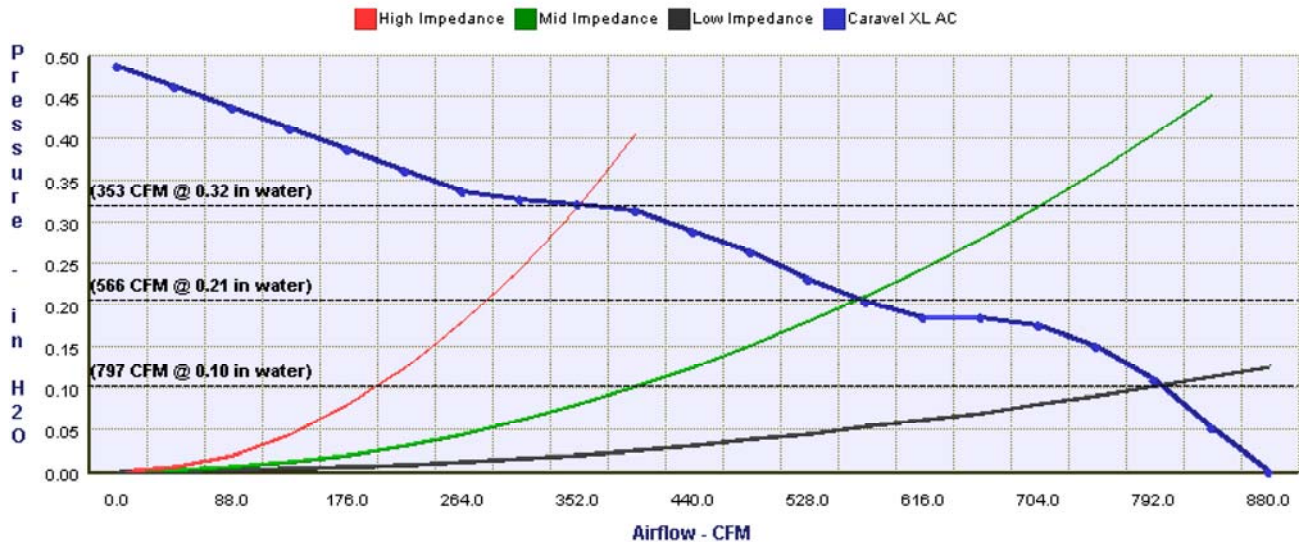

**Caravel XL AC - CLE2L5 - 039305**  
 (Family) (Model) (Part Number)

**Electrical Specifications**

Rated Voltage:	115 VAC
AC Frequency:	60 Hz
Power Supply:	115.0 Watts
Line Current:	1.30 Amps
Locked Rotor Current	2.50 Amps
Nominal Speed:	2400 RPM

**Mechanical Specifications**

Dimensions:	10.00in x 4.21in
Weight	70.4 oz
Max Airflow @ 0 in H <sub>2</sub> O	868.0 CFM
Max Pressure @ 0 CFM	0.487 in H <sub>2</sub> O
Noise	60.0 dBA

Fan Performance

Comair Rotron, Inc.  
 Phone: 619.651.2000  
 sales@comairrotron.com