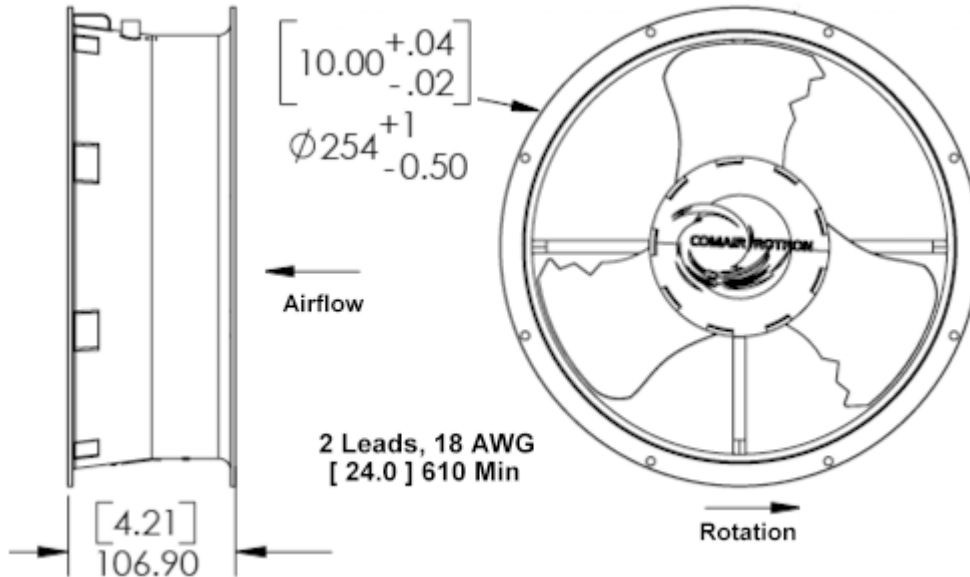

Mechanical Drawing

Options

Part Number	Model Number	Bearing Type	Fan Rotation	Termination	In-Stock (Click 'Yes' for current stock)
● 039305	CLE2L5	Ball	Normal	24 in min 18 AWG Leads	No
○ 039202	CLE2T5	Ball	Normal	Solder Terminals	No

Accessories (Click on part number for detailed drawing.)

☐ 428056
Plug and Cord

☐ 550440
Plug and Cord

☐ 476323
Finger Guard

☐ 557923
Finger Guard

Comair Rotron, Inc.
Phone: 619.651.2000
sales@comairrotron.com

Comair Rotron Europe, Ltd.
Phone: +44.1527.520525
saleseurope@comairrotron.com

Comair Rotron Fan Company Ltd.
Phone: +86.21.52260581
salesasia@comairrotron.com

Print Date: Tuesday, August 31, 2010 at 12:36:35 - AC Fan Datasheet - Web Version 1.0 Rev. A