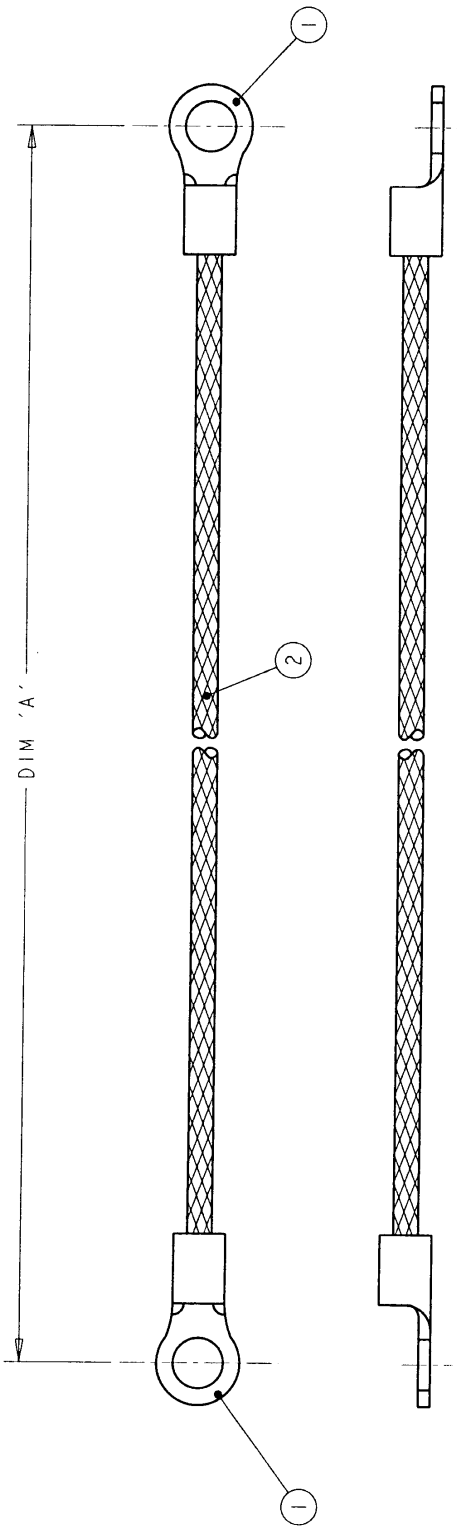

353 2847/2859/2860

ITEM NO	PART NUMBER	DESCRIPTION	QTY/ ASSY
1	31090-0	SOLI STRAND RING TONGUE / 22-16 AWG	2
2	1337713-1	METTEX BRAIDED CABLE - 0.5mm ²	A/R

REV	DATE	DESCRIPTION
1	02JAN01	FIRST ISSUE

200 ±5	1337666-3
150 ±5	1337666-2
100 ±5	1337666-1
DIM 'A'	TYCO PART NUMBER

THIS DRAWING IS UNPUBLISHED. BY TYCO ELECTRONICS CORPORATION. ALL RIGHTS RESERVED. RELEASED FOR PUBLICATION 26		DIMENSIONS: mm		DIM 'A'	
DIMENSIONS: mm		TOLERANCES UNLESS OTHERWISE SPECIFIED:		DIM 'A'	
0 PLC ±.		1 PLC ±0.1		DIM 'A'	
2 PLC ±0.01		3 PLC ±0.001		DIM 'A'	
4 PLC ±0.001		ANGLES ±.		DIM 'A'	
FINISH		MATERIAL		DIM 'A'	
DWG NO: 02JAN2001		CHK: R. CHURCHILL		NAME: AMP of Great Britain Ltd	
APVD: D. CHICK		PRODUCT SPEC: JEWELL		SIZE: 0.5mm CSA BRAID M3-M3	
APPLICATION SPEC:		WEIGHT:		CAGE CODE: A3 00779	
CUSTOMER DRAWING:		DRAWING NO:		RESTRICTED TO:	
SCALE:		SHEET:		OF:	
REV:		NTS:		REV:	