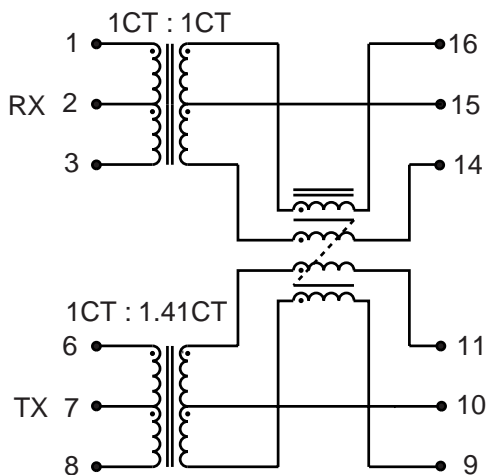

10BASE-T LAN MAGNETICS

Single Port Transformer Modules

LM00504

- Transformer turns ratio RX 1CT : 1CT and TX 1CT : 1.41CT
- Single-port modules available with and without common mode chokes
- Utilizes standard packaging
- Low profile, surface mount packaging rated to 225° C peak IR reflow temperature
- Operating temperature 0° to 70° C
- Minimum interwinding breakdown voltage of 1500 Vrms

LM00504

SCHEMATICS

A553-0716-00
S553-0716-00

S553-5999-08

S553-5999-37

S556-5999-26

10BASE-T LAN MAGNETICS

Single Port Transformer Modules

LM00504

MECHANICALS

A553-0716-00

Dimensions are in inches [millimeters].
Standard dimension tolerance is ± 0.005 [0.13] unless otherwise noted.

S553-0716-00
S553-5999-08
S553-5999-37

Dimensions are in inches [millimeters].
Standard dimension tolerance is ± 0.005 [0.13] unless otherwise noted.