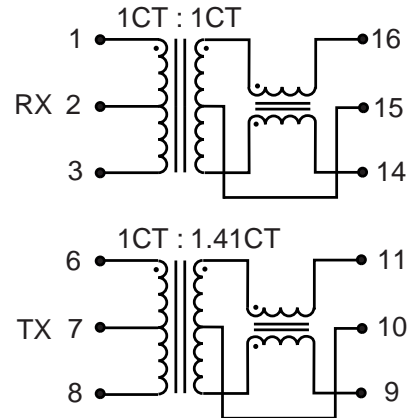

10BASE-T LAN MAGNETICS

Single Port Transformer Modules

LM00504

- Transformer turns ratio RX 1CT : 1CT and TX 1CT : 1.41CT
- Single-port modules available with and without common mode chokes
- Utilizes standard packaging
- Low profile, surface mount packaging rated to 225° C peak IR reflow temperature
- Operating temperature 0° to 70° C
- Minimum interwinding breakdown voltage of 1500 Vrms

ELECTRICAL SPECIFICATIONS AT 25° C

Part Number	Insertion Loss dB max	OCL µH min	Return Loss dB min	Common to Common Mode Rejection dB min		Crosstalk dB min
	1MHz to 10MHz		1MHz to 10MHz	10MHz to 30MHz	30MHz to 100MHz	1MHz to 10MHz
Transformers Only						
A553-0716-00	-1.0	140	-18	---	---	-40
S553-0716-00	-1.0	140	-18	---	---	-40
Transformers and Common Mode Chokes						
S553-5999-08	-1.0	110	-15	-40	-30	-40
S553-5999-37	-1.0	200	-15	-40	-30	-40
S556-5999-26	-1.0	110	-15	-40	-30	-40

LM00504

SCHEMATICS

A553-0716-00
S553-0716-00

S553-5999-08

S553-5999-37

S556-5999-26

10BASE-T LAN MAGNETICS

Single Port Transformer Modules

LM00504

MECHANICALS

A553-0716-00

Dimensions are in inches [millimeters].
Standard dimension tolerance is ± 0.005 [0.13] unless otherwise noted.

S553-0716-00
S553-5999-08
S553-5999-37

Dimensions are in inches [millimeters].
Standard dimension tolerance is ± 0.005 [0.13] unless otherwise noted.