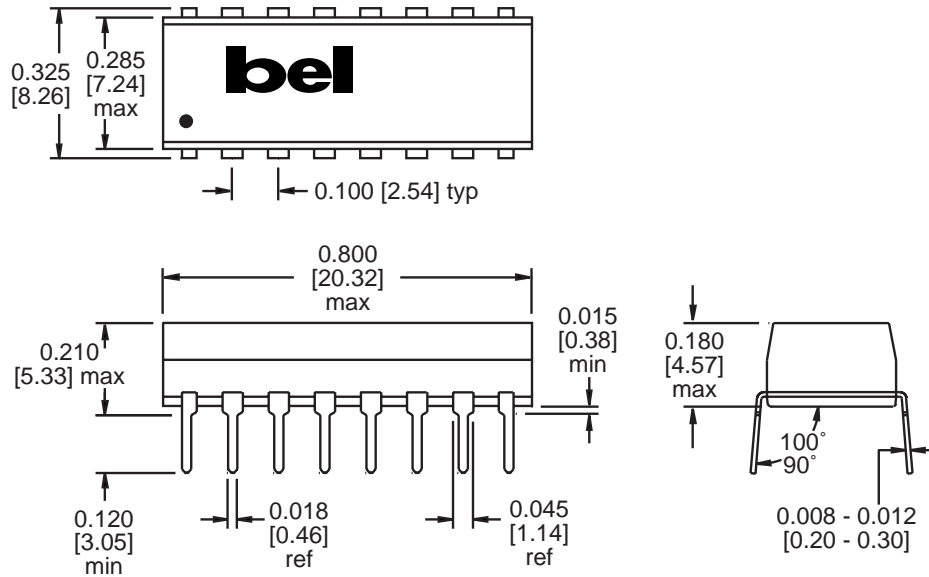

10BASE-T LAN MAGNETICS

Single Port Transformer Modules

LM00504

- Transformer turns ratio RX 1CT : 1CT and TX 1CT : 1.41CT
- Single-port modules available with and without common mode chokes
- Utilizes standard packaging
- Low profile, surface mount packaging rated to 225° C peak IR reflow temperature
- Operating temperature 0° to 70° C
- Minimum interwinding breakdown voltage of 1500 Vrms

LM00504

SCHEMATICS

A553-0716-00
S553-0716-00

S553-5999-08

S553-5999-37

S556-5999-26

10BASE-T LAN MAGNETICS

Single Port Transformer Modules

LM00504

MECHANICALS

A553-0716-00

Dimensions are in inches [millimeters].
Standard dimension tolerance is ± 0.005 [0.13] unless otherwise noted.

S553-0716-00
S553-5999-08
S553-5999-37

Dimensions are in inches [millimeters].
Standard dimension tolerance is ± 0.005 [0.13] unless otherwise noted.

MECHANICALS

S556-5999-26

Dimensions are in inches [millimeters].
Standard dimension tolerance is ± 0.005 [0.13] unless otherwise noted.

CORPORATE

Bel Fuse Inc.
206 Van Vorst Street
Jersey City, NJ 07302
Tel 201-432-0463
Fax 201-432-9542
www.belfuse.com