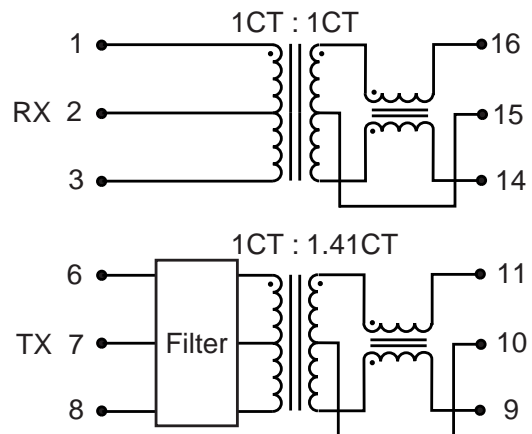

LM00504

SCHEMATICS

A553-0716-00
S553-0716-00

S553-5999-08

S553-5999-37

S556-5999-26

10BASE-T LAN MAGNETICS

Single Port Transformer Modules

LM00504

MECHANICALS

A553-0716-00

Dimensions are in inches [millimeters].
Standard dimension tolerance is ± 0.005 [0.13] unless otherwise noted.

S553-0716-00
S553-5999-08
S553-5999-37

Dimensions are in inches [millimeters].
Standard dimension tolerance is ± 0.005 [0.13] unless otherwise noted.