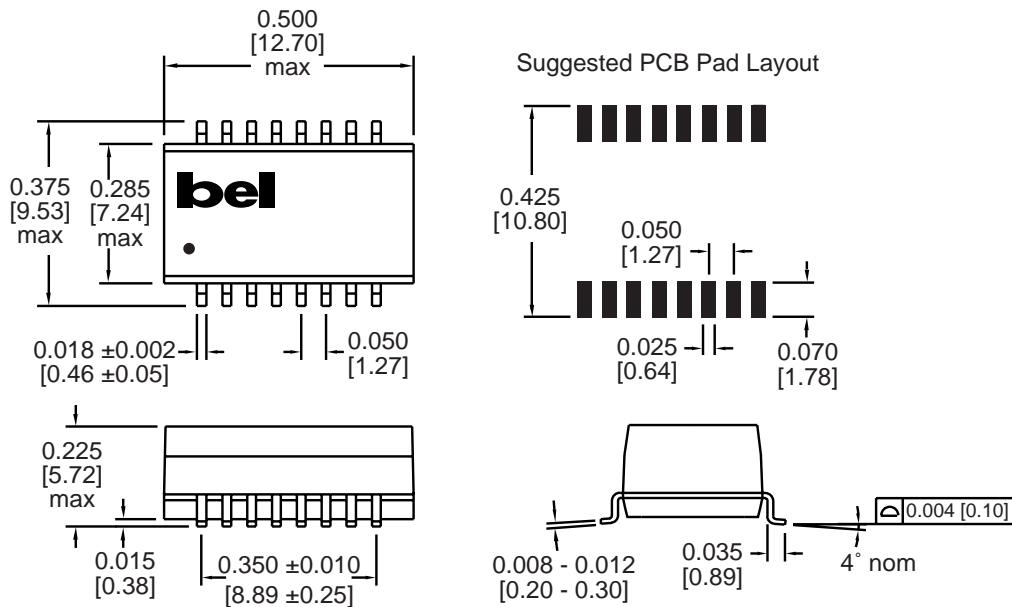

LM00504

MECHANICALS

A553-0716-00

Dimensions are in inches [millimeters].
Standard dimension tolerance is ± 0.005 [0.13] unless otherwise noted.

S553-0716-00
S553-5999-08
S553-5999-37

Dimensions are in inches [millimeters].
Standard dimension tolerance is ± 0.005 [0.13] unless otherwise noted.