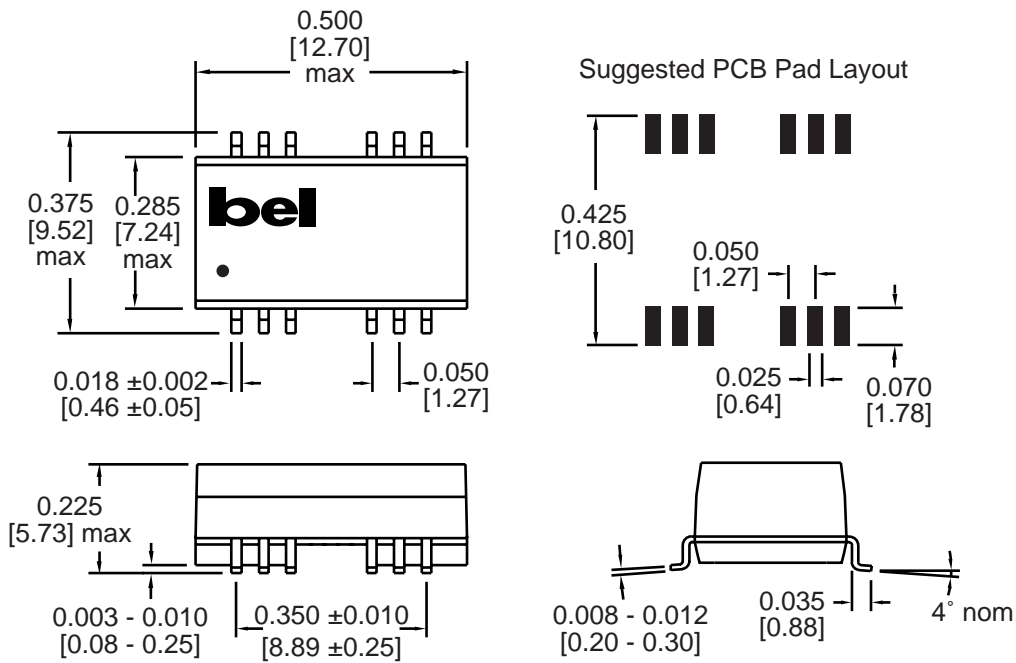

LM00504

MECHANICALS

A553-0716-00

Dimensions are in inches [millimeters].
Standard dimension tolerance is ± 0.005 [0.13] unless otherwise noted.

S553-0716-00
S553-5999-08
S553-5999-37

Dimensions are in inches [millimeters].
Standard dimension tolerance is ± 0.005 [0.13] unless otherwise noted.

MECHANICALS

S556-5999-26

Dimensions are in inches [millimeters].
Standard dimension tolerance is ± 0.005 [0.13] unless otherwise noted.

CORPORATE

Bel Fuse Inc.
206 Van Vorst Street
Jersey City, NJ 07302
Tel 201-432-0463
Fax 201-432-9542
www.belfuse.com