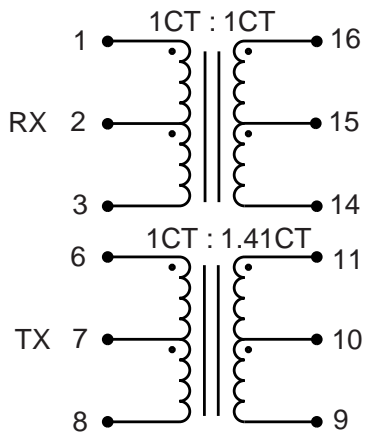

LM00504

SCHEMATICS

A553-0716-00
S553-0716-00