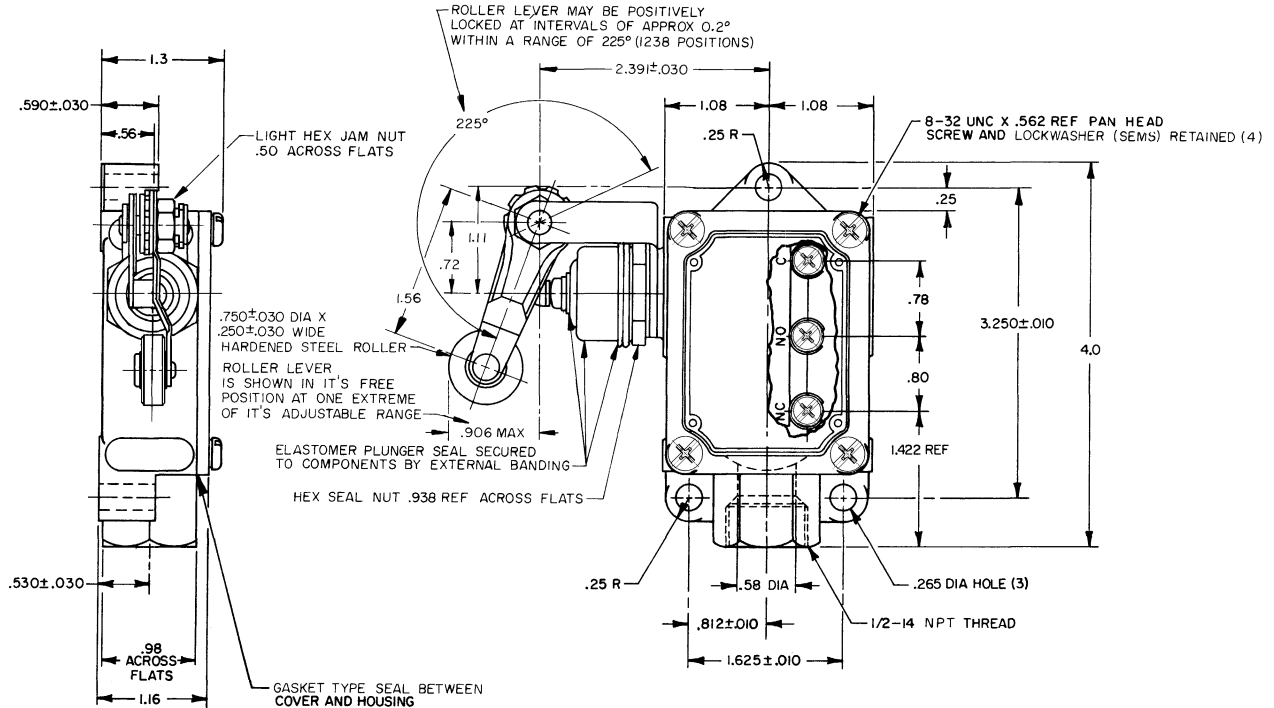

MICRO SWITCH
a Honeywell Division
FED. MFG. CODE 91929

SWITCH-ENCLOSED

CATALOG LISTING
BZF1-2RN2-RH
(RIGHT HAND)

CATALOG LISTING
BZF1-2RN2-RH
ISSUE 19
PAGE 1 OF 1
RELEASE NO.

THIS DRAWING COVERS A PROPRIETARY ITEM AND IS THE PROPERTY OF MICRO SWITCH, A DIVISION OF HONEYWELL. THIS DRAWING IS NOT TO BE COPIED OR USED WITHOUT THE APPROVAL OF MICRO SWITCH		THIRD ANGLE PROJECTION
CHARACTERISTICS	ELECTRICAL DATA	SCALE FULL
OPERATING FORCE ----- 2 LB MAX	CONTACT ARRANGEMENT S P D T	DO NOT SCALE PRINT
RELEASE FORCE ----- 1/2 LB MIN	L96	UNLESS OTHERWISE SPECIFIED TOLERANCES ARE
PRETRAVEL ----- .219 MAX	15A 125, 250 OR 480 VAC	ONE PLACE 1.01 ±.030
DIFFERENTIAL TRAVEL ----- .004 MAX	1/8 HP 125 VAC, 1/4 HP 250 VAC	TWO PLACE 1.00 ±.015
OVERTRAVEL ----- .219 MIN	1/2A 125 VDC, 1/4A 250 VDC	THREE PLACE 1.000 ±.005
BASIC SWITCH REPLACEMENT BZ-2R70B-P7		ANGLES ±
		WEIGHT .670 LB

NOTES
1 - ROLLER LEVER BRACKET ASSEMBLY MAY BE SET IN ANY POSITION AROUND AXIS OF PLUNGER
2 - 8-32 UNC X (.219) BINDER HEAD, COMBINATION, TERMINAL SCREWS AND CUPWASHERS