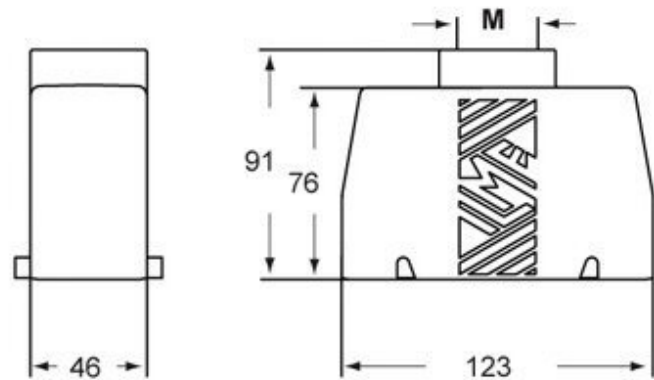

Product Sheet

Part Number: TMAV 24.32

Dimensions in mm

Family	TC - TM insulating enclosures
Version	insulating version
Series	hoods for two levers
Product type	with 4 pegs
Type	top entry
IP degree of protection	IP65 (EN 60529) degree of protection (UL Type 12)
Cable entry	M 32
Fixing centre distance	size "104.27"
Material	insulating
Notes	The enclosures ensure IP protection rating when mated and locked. To be complete with cable glands.