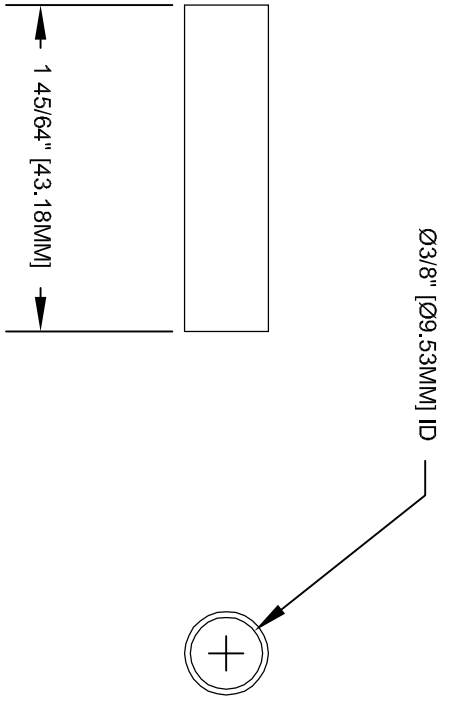

SPECCLEADS
by Silvertronix

This drawing is not to be disclosed to a third party without the authority from the company ©

Date	8-17-09	DRN BY	MEA	TITLE	INSULATOR FOR 501774 SERIES	ISSUE NO.	0	PART NO.	400010
MAT'L	PVC	SCALE	NONE	CURRENT RATING:	NONE			PROJ. NO.	

INSULATOR COLORS	
_R	= RED
_B	= BLACK
_Y	= YELLOW
_G	= GREEN
_BL	= BLUE
_G	= GREEN
_W	= WHITE

ASSEMBLY NO.	PACKAGING :	PRINTING AS ILLUSTRATED	CONCENTRICITY:	ANGLES
--------------	-------------	-------------------------	----------------	--------