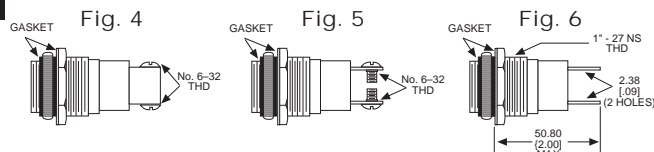

Home > 0800535303

Part Number: **0800535303**

General Description

Series	080
Configuration	LARGE
Description	LARGE PANEL INDICATOR
Cap Material And Shape	Torpedo, polycarbonate
Cap Finish Description	Unfrosted or Transparent
Cap Color Desc	White
Metal Finish Desc	Polished Chrome
Built In Resistor Desc	None
Hardware Desc	Watertight

0800535303

031 SERIES FOR 1" MOUNTING HOLE • FRICTION-FIT-CAP

BASE PART NO.	VOLTAGE	FIG
031-3101-01-101	6-250	1

Uses:
S-6
CANDELABRA
SCREW BASE
INCANDESCENT
LAMP

CAP PART NO.	COLOR	FIG	CAP PART NO.	COLOR	FIG
031-0111-300	RED	2	031-0431-300	RED	3
031-0112-300	GREEN	2	031-0432-300	GREEN	3
031-0113-300	AMBER	2	031-0433-300	AMBER	3
031-0135-300	WHITE	2	031-0435-300	WHITE	3
031-0137-300	CLEAR	2	031-0437-300	CLEAR	3

Material & Finish: Base - Nickel Plated Brass, Cap - Polycarbonate with Chrome Plated Brass Bezel

051 & 080 SERIES FOR 1" MOUNTING HOLE • WATERTIGHT

BASE PART NO.	VOLTAGE	FIG
080-0901-05-303	6-250	4
080-3101-05-303	6-250	5
080-4001-05-303	6-250	6

Material & Finish: Base - Nickel Plated Brass, Cap - Polycarbonate with Chrome Plated Brass Bezel

Neon and incandescent lamp information on Pages 35 and 36.

* See Page 14 for Oiltight information

Dimensions in mm [inches]