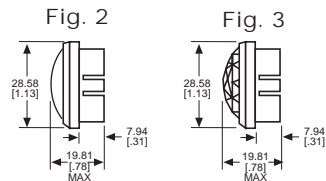

Home > 0800535303

Part Number: **0800535303**

General Description

Series	080
Configuration	LARGE
Description	LARGE PANEL INDICATOR
Cap Material And Shape	Torpedo, polycarbonate
Cap Finish Description	Unfrosted or Transparent
Cap Color Desc	White
Metal Finish Desc	Polished Chrome
Built In Resistor Desc	None
Hardware Desc	Watertight

0800535303

031 SERIES FOR 1" MOUNTING HOLE • FRICTION-FIT-CAP

BASE PART NO.	VOLTAGE	FIG
031-3101-01-101	6-250	1

Uses:
S-6
CANDELABRA
SCREW BASE
INCANDESCENT
LAMP

CAP PART NO.	COLOR	FIG	CAP PART NO.	COLOR	FIG
031-0111-300	RED	2	031-0431-300	RED	3
031-0112-300	GREEN	2	031-0432-300	GREEN	3
031-0113-300	AMBER	2	031-0433-300	AMBER	3
031-0135-300	WHITE	2	031-0435-300	WHITE	3
031-0137-300	CLEAR	2	031-0437-300	CLEAR	3

Material & Finish: Base - Nickel Plated Brass, Cap - Polycarbonate with Chrome Plated Brass Bezel

051 & 080 SERIES FOR 1" MOUNTING HOLE • WATERTIGHT

BASE PART NO.	VOLTAGE	FIG
080-0901-05-303	6-250	4
080-3101-05-303	6-250	5
080-4001-05-303	6-250	6

Material & Finish: Base - Nickel Plated Brass, Cap - Polycarbonate with Chrome Plated Brass Bezel

Neon and incandescent lamp information on Pages 35 and 36.

* See Page 14 for Oiltight information

Dimensions in mm [inches]