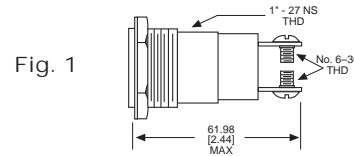

Home > 0800535303

Part Number: **0800535303**

General Description

Series	080
Configuration	LARGE
Description	LARGE PANEL INDICATOR
Cap Material And Shape	Torpedo, polycarbonate
Cap Finish Description	Unfrosted or Transparent
Cap Color Desc	White
Metal Finish Desc	Polished Chrome
Built In Resistor Desc	None
Hardware Desc	Watertight

0800535303

031 SERIES FOR 1" MOUNTING HOLE • FRICTION-FIT-CAP

BASE PART NO.	VOLTAGE	FIG
031-3101-01-101	6-250	1

Uses:
S-6
CANDELABRA
SCREW BASE
INCANDESCENT
LAMP

CAP PART NO.	COLOR	FIG	CAP PART NO.	COLOR	FIG
031-0111-300	RED	2	031-0431-300	RED	3
031-0112-300	GREEN	2	031-0432-300	GREEN	3
031-0113-300	AMBER	2	031-0433-300	AMBER	3
031-0135-300	WHITE	2	031-0435-300	WHITE	3
031-0137-300	CLEAR	2	031-0437-300	CLEAR	3

Material & Finish: Base - Nickel Plated Brass, Cap - Polycarbonate with Chrome Plated Brass Bezel

051 & 080 SERIES FOR 1" MOUNTING HOLE • WATERTIGHT

BASE PART NO.	VOLTAGE	FIG
080-0901-05-303	6-250	4
080-3101-05-303	6-250	5
080-4001-05-303	6-250	6

Material & Finish: Base - Nickel Plated Brass, Cap - Polycarbonate with Chrome Plated Brass Bezel

Neon and incandescent lamp information on Pages 35 and 36.

* See Page 14 for Oiltight information

Dimensions in mm [inches]