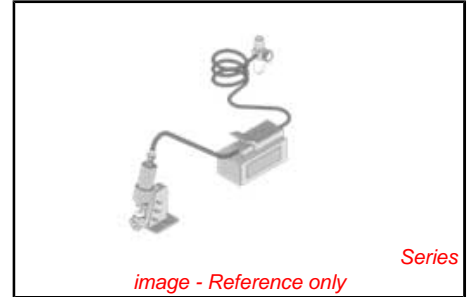

PLEASE CHECK WWW.MOLEX.COM FOR LATEST PART INFORMATION

Part Number: [0192860117](#)
Status: **Active**
Description: Manual Putt Pump Hydraulic System, Die set required

Documents:
[RoHS Certificate of Compliance (PDF)](#)

General

Product Family	Application Tooling
Series	T1722
Function	Crimp
Geographic Area	Global
Level of Automation	Manual
More Detailed Tech Information	applicationtooling@molex.com
Product Name	N/A
Survey	www.molex.com/review/apptool_survey.html
Tool Type	Handtool

Material Info

Old Part Number	PPHLS-CS

Reference - Drawing Numbers

Application Tooling Documents	TM-192860117

EU RoHS	China RoHS

Compliance Status

Not Reviewed

REACH SVHC

Not Reviewed

Low-Halogen Status

Not Reviewed

Need more information on product environmental compliance?

Email productcompliance@molex.com
For a multiple part number RoHS Certificate of Compliance, [click here](#)

Please visit the [Contact Us](#) section for any non-product compliance questions.

Search Parts in this Series

[T1722Series](#)

Application Tooling | [FAQ](#)

Description	Product #
VersaKrimp™ Ring Tongue Terminal for 6 AWG Wire Compression	0191930233
Style Ring Tongue Terminal for 6 AWG Wire, Stud Size 3/8", Plated, Wide Pad	0192210229
InsulKrimp™ Ring Tongue Terminal for 8 AWG Wire	0190710136
NylaKrimp™ Funnel Entry Ring Tongue Terminal for 8 AWG Wire, Stud #4	0190670003
NylaKrimp™ Funnel Entry Ring Tongue Terminal for 8 AWG Wire, Stud #5	0190670006