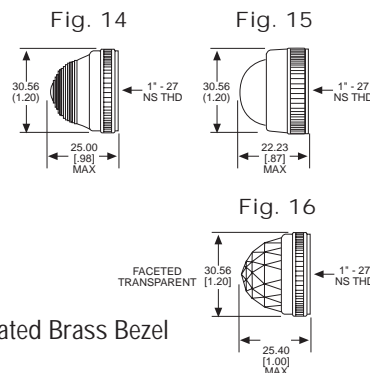

Material & Finish: Base - Nickel Plated Brass, Cap - Polycarbonate with Chrome Plated Brass Bezel

051 & 080 SERIES FOR 1" MOUNTING HOLE • WATERTIGHT

BASE PART NO.	VOLTAGE	FIG
080-0901-05-303	6-250	4
080-3101-05-303	6-250	5
080-4001-05-303	6-250	6

Uses:
S-6
CANDELABRA
SCREW BASE
INCANDESCENT
LAMP

CAP PART NO.	COLOR	FIG	CAP PART NO.	COLOR	FIG
051-0111-303	RED	7	080-0531-303	RED	9
051-0112-303	GREEN	7	080-0532-303	GREEN	9
051-0113-303	AMBER	7	080-0533-303	AMBER	9
051-0135-303	WHITE	7	080-0535-303	WHITE	9
051-0137-303	CLEAR	7	080-0537-303	CLEAR	9
051-0431-303	RED	8	080-1231-303	RED	10
051-0432-303	GREEN	8	080-1232-303	GREEN	10
051-0433-303	AMBER	8	080-1233-303	AMBER	10
051-0435-303	WHITE	8	080-1235-303	WHITE	10
051-0437-303	CLEAR	8	080-1237-303	CLEAR	10

Material & Finish: Base - Chrome Plated Brass, Cap - Polycarbonate with Chrome Plated Brass Bezel

103 SERIES FOR 1" MOUNTING HOLE • OILTIGHT*

BASE PART NO.	VOLTAGE	FIG
103-0901-05-103	6-250	11
103-3101-05-103	6-250	12
103-3502-05-103†	24-250	13

Material & Finish: Base - Nickel Plated Brass, Cap - Polycarbonate with Chrome Plated Brass Bezel

Neon and incandescent lamp information on Pages 35 and 36.

* See Page 14 for Oiltight information

Dimensions in mm [inches]