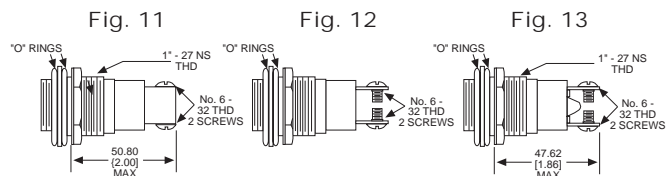

Uses:
S-6
CANDELABRA
SCREW BASE
INCANDESCENT
LAMP

CAP PART NO.	COLOR	FIG	CAP PART NO.	COLOR	FIG
103-0531-403	RED	14	103-1233-403	AMBER	15
103-0532-403	GREEN	14	103-1235-403	WHITE	15
103-0533-403	AMBER	14	103-1237-403	CLEAR	15
103-0535-403	WHITE	14	103-1331-403	RED	16
103-0537-403	CLEAR	14	103-1332-403	GREEN	16
103-1231-403	RED	15	103-1333-403	AMBER	16
103-1232-403	GREEN	15	103-1335-403	WHITE	16
			103-1337-403	CLEAR	16