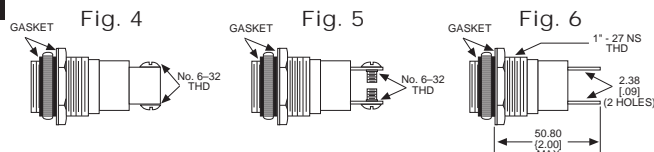

Home > 0310135300

Part Number: **0310135300**

General Description

Series	031
Configuration	LARGE
Description	LARGE PANEL INDICATOR
Cap Material And Shape	Convex, polycarbonate
Cap Finish Description	Unfrosted or Transparent
Cap Color Desc	White
Metal Finish Desc	Polished Chrome
Built In Resistor Desc	None
Hardware Desc	None

0310135300

031 SERIES FOR 1" MOUNTING HOLE • FRICTION-FIT-CAP

BASE PART NO.	VOLTAGE	FIG
031-3101-01-101	6-250	1

Uses:
S-6
CANDELABRA
SCREW BASE
INCANDESCENT
LAMP

CAP PART NO.	COLOR	FIG	CAP PART NO.	COLOR	FIG
031-0111-300	RED	2	031-0431-300	RED	3
031-0112-300	GREEN	2	031-0432-300	GREEN	3
031-0113-300	AMBER	2	031-0433-300	AMBER	3
031-0135-300	WHITE	2	031-0435-300	WHITE	3
031-0137-300	CLEAR	2	031-0437-300	CLEAR	3

Material & Finish: Base - Nickel Plated Brass, Cap - Polycarbonate with Chrome Plated Brass Bezel

051 & 080 SERIES FOR 1" MOUNTING HOLE • WATERTIGHT

BASE PART NO.	VOLTAGE	FIG
080-0901-05-303	6-250	4
080-3101-05-303	6-250	5
080-4001-05-303	6-250	6

Material & Finish: Base - Nickel Plated Brass, Cap - Polycarbonate with Chrome Plated Brass Bezel

Neon and incandescent lamp information on Pages 35 and 36.

* See Page 14 for Oiltight information

Dimensions in mm [inches]