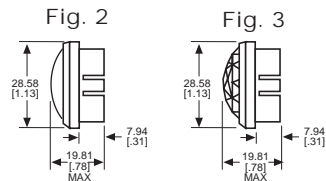

Home > 0310135300

Part Number: **0310135300**

General Description

Series	031
Configuration	LARGE
Description	LARGE PANEL INDICATOR
Cap Material And Shape	Convex, polycarbonate
Cap Finish Description	Unfrosted or Transparent
Cap Color Desc	White
Metal Finish Desc	Polished Chrome
Built In Resistor Desc	None
Hardware Desc	None

0310135300

031 SERIES FOR 1" MOUNTING HOLE • FRICTION-FIT-CAP

BASE PART NO.	VOLTAGE	FIG
031-3101-01-101	6-250	1

Uses:
S-6
CANDELABRA
SCREW BASE
INCANDESCENT
LAMP

CAP PART NO.	COLOR	FIG	CAP PART NO.	COLOR	FIG
031-0111-300	RED	2	031-0431-300	RED	3
031-0112-300	GREEN	2	031-0432-300	GREEN	3
031-0113-300	AMBER	2	031-0433-300	AMBER	3
031-0135-300	WHITE	2	031-0435-300	WHITE	3
031-0137-300	CLEAR	2	031-0437-300	CLEAR	3

Material & Finish: Base - Nickel Plated Brass, Cap - Polycarbonate with Chrome Plated Brass Bezel

051 & 080 SERIES FOR 1" MOUNTING HOLE • WATERTIGHT

BASE PART NO.	VOLTAGE	FIG
080-0901-05-303	6-250	4
080-3101-05-303	6-250	5
080-4001-05-303	6-250	6

Material & Finish: Base - Nickel Plated Brass, Cap - Polycarbonate with Chrome Plated Brass Bezel

Neon and incandescent lamp information on Pages 35 and 36.

* See Page 14 for Oiltight information

Dimensions in mm [inches]