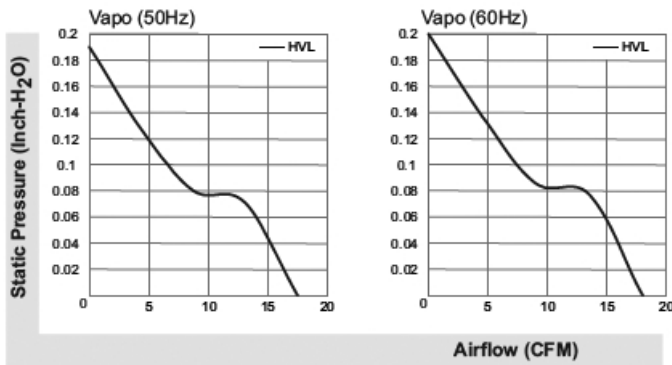

60x60x25 mm

SUNON

MagLev Motor AC Fan 17.5-18 CFM

Model	P/N	Bearing ● VAPO ○ BALL ◎ Sleeve	Rating Voltage (VAC)	Freq. (Hz)	Power Current (AMP)	Power Consumption (WATTS)	Speed (RPM)	Air Flow (CFM)	Static Pressure (Inch-H₂O)	Noise (dBA)	Weight (g)
MA1062-HVL	GN	●	115	50/60	0.191/0.185	3.6/3.6	4100/4200	17.5/18	0.19/0.20	30/31	81
MA2062-HVL	GN	●	220-240	50/60	0.198/0.211	4.1/4.4	4100/4200	17.5/18	0.19/0.20	30/31	81

Frame : PBT Plastic

UNITS:mm

*All model could be customized on voltage or any other requirements to fit your need.

*Specifications subject to change without notice. Please Visit SUNON web site at <http://www.sunon.com> for update information.