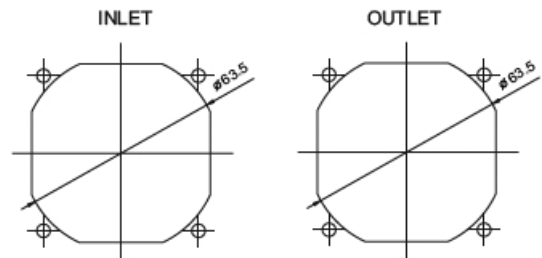

60x60x25 mm

SUNON

MagLev Motor AC Fan 17.5-18 CFM

Model	P/N	Bearing ● VAPO ○ BALL ◎ Sleeve	Rating Voltage (VAC)	Freq. (Hz)	Power Current (AMP)	Power Consumption (WATTS)	Speed (RPM)	Air Flow (CFM)	Static Pressure (Inch-H ₂ O)	Noise (dBA)	Weight (g)
MA1062-HVL	GN	●	115	50/60	0.191/0.185	3.6/3.6	4100/4200	17.5/18	0.19/0.20	30/31	81
MA2062-HVL	GN	●	220-240	50/60	0.198/0.211	4.1/4.4	4100/4200	17.5/18	0.19/0.20	30/31	81

Frame : PBT Plastic

UNITS:mm

*All model could be customized on voltage or any other requirements to fit your need.

*Specifications subject to change without notice. Please Visit SUNON web site at <http://www.sunon.com> for update information.