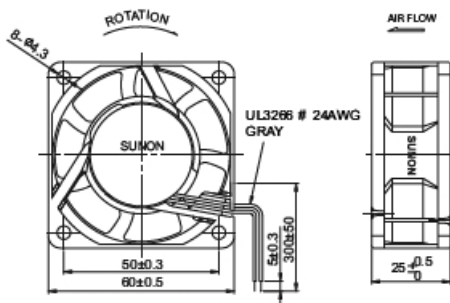

60x60x25 mm

SUNON

MagLev Motor AC Fan 17.5-18 CFM

Model	P/N	Bearing ● VAPO ○ BALL ◎ Sleeve	Rating Voltage (VAC)	Freq. (Hz)	Power Current (AMP)	Power Consumption (WATTS)	Speed (RPM)	Air Flow (CFM)	Static Pressure (Inch-H ₂ O)	Noise (dBA)	Weight (g)
MA1062-HVL	GN	●	115	50/60	0.191/0.185	3.6/3.6	4100/4200	17.5/18	0.19/0.20	30/31	81
MA2062-HVL	GN	●	220-240	50/60	0.198/0.211	4.1/4.4	4100/4200	17.5/18	0.19/0.20	30/31	81

Frame : PBT Plastic

UNITS:mm

*All model could be customized on voltage or any other requirements to fit your need.

*Specifications subject to change without notice. Please Visit SUNON web site at <http://www.sunon.com> for update information.