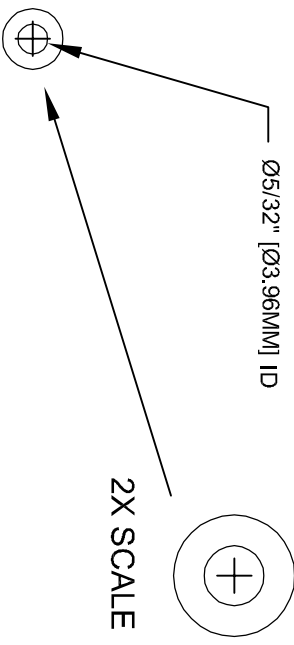

**SPECCLEADS**  
by Silvertronix

This drawing is not to be disclosed to a third party without the authority from the company ©

Date	8-15-09	DRN BY	MEA	TITLE	INSULATOR FOR 501994 SERIES
MAT'L	PVC	SCALE	NONE	CURRENT RATING:	NONE

ISSUE NO.	0								
	8-15-09								

PART NO.	400018
PROJ. NO.	

INSULATOR COLORS	
_R	= RED
_B	= BLACK
_Y	= YELLOW
_G	= GREEN
_BL	= BLUE
_G	= GREEN
_W	= WHITE

ASSEMBLY NO.	PACKAGING :	PRINTING AS ILLUSTRATED	CONCENTRICITY:	ANGLES
--------------	-------------	-------------------------	----------------	--------