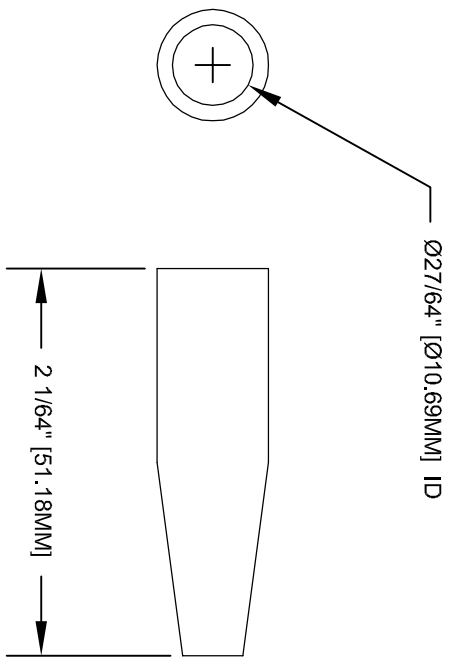

**SPECCLEADS**  
by Silvertronix

This drawing is not to be disclosed to a third party without the authority from the company ©

Date	8-15-09	DRN BY	MEA	TITLE	INSULATOR FOR 501994 SERIES
MAT'L	PVC	SCALE	NONE	CURRENT RATING:	NONE

ISSUE NO.	0								
	8-15-09								

PART NO.	400018
PROJ. NO.	

INSULATOR COLORS	
_R	= RED
_B	= BLACK
_Y	= YELLOW
_G	= GREEN
_BL	= BLUE
_G	= GREEN
_W	= WHITE

ASSEMBLY NO.	PACKAGING :	PRINTING AS ILLUSTRATED	CONCENTRICITY:	ANGLES
--------------	-------------	-------------------------	----------------	--------