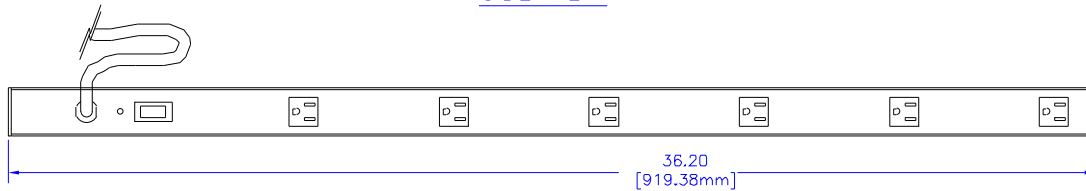

NOTES

DESIGNED FOR POWER DISTRIBUTION FOR EQUIPMENT RACKS – ALSO HANDY FOR WORK STATIONS.
RUGGED EXTRUDED ALUMINUM CASE.
HEAVY-DUTY CORD – 14/3 SJTW WIRE FOR EXTREME TEMPERATURE RANGES.
INTEGRAL MOLDED PLUG AVAILABLE IN STRAIGHT-BLADE (NEMA 5-15P) OR TWIST-LOCK (NEMA L5-15P) CONFIGURATIONS.
COMES WITH RED PILOT LIGHT TO INDICATE POWER ON.
INCLUDES 15A, OR 20A 125VAC CIRCUIT BREAKER TO PREVENT ACCIDENTAL LINE OVERLOAD.
INCLUDES HARDWARE FOR RACK MOUNTING TO AMHAL STRUTS.
CSA CERTIFIED, UL LISTED.

SIDE VIEW

TOP VIEW

1.62
[41.15mm]

1.16
[29.49mm]