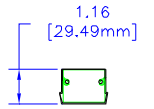

1.16
[29.49mm]

R. END VIEW