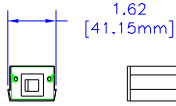

1.62
[41.15mm]

L. END VIEW