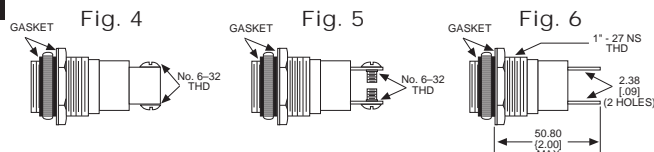

Home > 0801232303

Part Number: **0801232303**

General Description

Series	080
Configuration	LARGE
Description	LARGE PANEL INDICATOR
Cap Material And Shape	Dome, polycarbonate
Cap Finish Description	Unfrosted or Transparent
Cap Color Desc	Green
Metal Finish Desc	Polished Chrome
Built In Resistor Desc	None
Hardware Desc	Watertight

0801232303

031 SERIES FOR 1" MOUNTING HOLE • FRICTION-FIT-CAP

BASE PART NO.	VOLTAGE	FIG
031-3101-01-101	6-250	1

Uses:
S-6
CANDELABRA
SCREW BASE
INCANDESCENT
LAMP

CAP PART NO.	COLOR	FIG	CAP PART NO.	COLOR	FIG
031-0111-300	RED	2	031-0431-300	RED	3
031-0112-300	GREEN	2	031-0432-300	GREEN	3
031-0113-300	AMBER	2	031-0433-300	AMBER	3
031-0135-300	WHITE	2	031-0435-300	WHITE	3
031-0137-300	CLEAR	2	031-0437-300	CLEAR	3

Material & Finish: Base - Nickel Plated Brass, Cap - Polycarbonate with Chrome Plated Brass Bezel

051 & 080 SERIES FOR 1" MOUNTING HOLE • WATERTIGHT

BASE PART NO.	VOLTAGE	FIG
080-0901-05-303	6-250	4
080-3101-05-303	6-250	5
080-4001-05-303	6-250	6

Material & Finish: Base - Nickel Plated Brass, Cap - Polycarbonate with Chrome Plated Brass Bezel

Neon and incandescent lamp information on Pages 35 and 36.

* See Page 14 for Oiltight information

Dimensions in mm [inches]