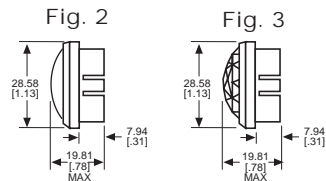

Home > 0801232303

Part Number: **0801232303**

General Description

Series	080
Configuration	LARGE
Description	LARGE PANEL INDICATOR
Cap Material And Shape	Dome, polycarbonate
Cap Finish Description	Unfrosted or Transparent
Cap Color Desc	Green
Metal Finish Desc	Polished Chrome
Built In Resistor Desc	None
Hardware Desc	Watertight

0801232303

031 SERIES FOR 1" MOUNTING HOLE • FRICTION-FIT-CAP

BASE PART NO.	VOLTAGE	FIG
031-3101-01-101	6-250	1

Uses:
S-6
CANDELABRA
SCREW BASE
INCANDESCENT
LAMP

CAP PART NO.	COLOR	FIG	CAP PART NO.	COLOR	FIG
031-0111-300	RED	2	031-0431-300	RED	3
031-0112-300	GREEN	2	031-0432-300	GREEN	3
031-0113-300	AMBER	2	031-0433-300	AMBER	3
031-0135-300	WHITE	2	031-0435-300	WHITE	3
031-0137-300	CLEAR	2	031-0437-300	CLEAR	3

Material & Finish: Base - Nickel Plated Brass, Cap - Polycarbonate with Chrome Plated Brass Bezel

051 & 080 SERIES FOR 1" MOUNTING HOLE • WATERTIGHT

BASE PART NO.	VOLTAGE	FIG
080-0901-05-303	6-250	4
080-3101-05-303	6-250	5
080-4001-05-303	6-250	6

Material & Finish: Base - Nickel Plated Brass, Cap - Polycarbonate with Chrome Plated Brass Bezel

Neon and incandescent lamp information on Pages 35 and 36.

* See Page 14 for Oiltight information

Dimensions in mm [inches]