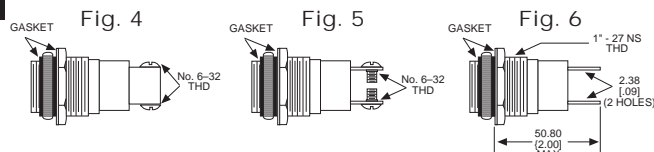

### General Description

Series	103
Configuration	OIL TIGHT
Description	LARGE OIL TIGHT PANEL INDICATOR
Cap Material And Shape	TorpedoFaceted, polycarbonate
Cap Finish Description	Unfrosted or Transparent
Cap Color Desc	Clear (Colorless)
Metal Finish Desc	Satin Chrome
Built In Resistor Desc	None
Hardware Desc	Watertight

### 031 SERIES FOR 1" MOUNTING HOLE • FRICTION-FIT-CAP

BASE PART NO.	VOLTAGE	FIG
031-3101-01-101	6-250	1

Uses:  
S-6  
CANDELABRA  
SCREW BASE  
INCANDESCENT  
LAMP

CAP PART NO.	COLOR	FIG	CAP PART NO.	COLOR	FIG
031-0111-300	RED	2	031-0431-300	RED	3
031-0112-300	GREEN	2	031-0432-300	GREEN	3
031-0113-300	AMBER	2	031-0433-300	AMBER	3
031-0135-300	WHITE	2	031-0435-300	WHITE	3
031-0137-300	CLEAR	2	031-0437-300	CLEAR	3

### 051 & 080 SERIES FOR 1" MOUNTING HOLE • WATERTIGHT

BASE PART NO.	VOLTAGE	FIG
080-0901-05-303	6-250	4
080-3101-05-303	6-250	5
080-4001-05-303	6-250	6

Uses:  
S-6  
CANDELABRA  
SCREW BASE  
INCANDESCENT  
LAMP