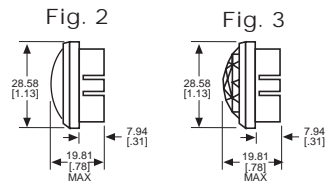

### General Description

Series	103
Configuration	OIL TIGHT
Description	LARGE OIL TIGHT PANEL INDICATOR
Cap Material And Shape	TorpedoFaceted, polycarbonate
Cap Finish Description	Unfrosted or Transparent
Cap Color Desc	Clear (Colorless)
Metal Finish Desc	Satin Chrome
Built In Resistor Desc	None
Hardware Desc	Watertight

### 031 SERIES FOR 1" MOUNTING HOLE • FRICTION-FIT-CAP

BASE PART NO.	VOLTAGE	FIG
031-3101-01-101	6-250	1

Uses:  
S-6  
CANDELABRA  
SCREW BASE  
INCANDESCENT  
LAMP

CAP PART NO.	COLOR	FIG	CAP PART NO.	COLOR	FIG
031-0111-300	RED	2	031-0431-300	RED	3
031-0112-300	GREEN	2	031-0432-300	GREEN	3
031-0113-300	AMBER	2	031-0433-300	AMBER	3
031-0135-300	WHITE	2	031-0435-300	WHITE	3
031-0137-300	CLEAR	2	031-0437-300	CLEAR	3