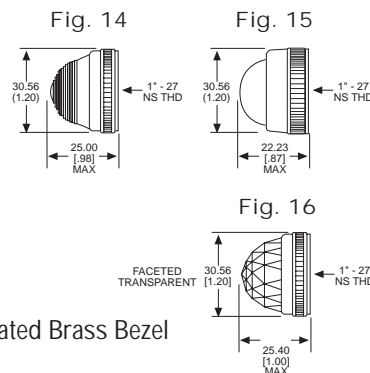

### General Description

Series	103
Configuration	OIL TIGHT
Description	LARGE OIL TIGHT PANEL INDICATOR
Cap Material And Shape	TorpedoFaceted, polycarbonate
Cap Finish Description	Unfrosted or Transparent
Cap Color Desc	Clear (Colorless)
Metal Finish Desc	Satin Chrome
Built In Resistor Desc	None
Hardware Desc	Watertight

### 051 & 080 SERIES FOR 1" MOUNTING HOLE • WATERTIGHT

BASE PART NO.	VOLTAGE	FIG
080-0901-05-303	6-250	4
080-3101-05-303	6-250	5
080-4001-05-303	6-250	6

Uses:  
S-6  
CANDELABRA  
SCREW BASE  
INCANDESCENT  
LAMP

### 103 SERIES FOR 1" MOUNTING HOLE • OILTIGHT\*

BASE PART NO.	VOLTAGE	FIG
103-0901-05-103	6-250	11
103-3101-05-103	6-250	12
103-3502-05-103†	24-250	13

† Takes S-6 Double Contact Bayonet Base Lamp

Uses:  
S-6  
CANDELABRA  
SCREW BASE  
INCANDESCENT  
LAMP

Material & Finish: Base - Nickel Plated Brass, Cap - Polycarbonate with Chrome Plated Brass Bezel

Neon and incandescent lamp information on Pages 35 and 36.

\* See Page 14 for Oiltight information

Dimensions in mm [inches]