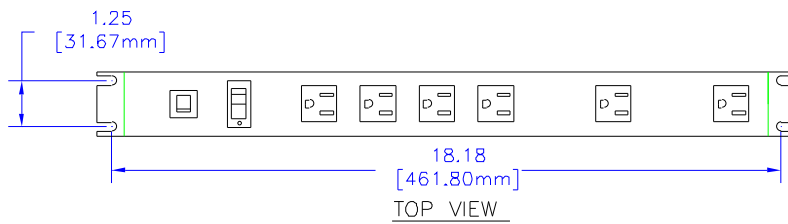

NOTES

DESIGNED FOR POWER DISTRIBUTION FROM FRONT OF UNIT.
TOUGH STEEL CASE AVAILABLE IN ASA 61 GRAY OR BLACK POWDER PAINT.
HEAVY-DUTY POWER CORD - 14/3 SJTW FOR EXTREME TEMPERATURE RANGES. COMES IN 6' OR 15' LONG.
INTEGRAL MOLDED PLUG AVAILABLE IN STRAIGHT BLADE (NEMA 5-15P) OR TWIST-LOCK (NEMA L5-15P) CONFIGURATIONS.
COMES WITH LIGHTED ON/OFF SWITCH.
INCLUDES 15A, 125VAC CIRCUIT BREAKER TO PREVENT LINE OVERLOAD.
CSA CERTIFIED, UL RECONIZED-UNDER THE COMPONENT PROGRAM OF UL

*SEE CATALOG FOR THE COMPLETE PART NUMBER BASED ON THE OPTIONS LISTED IN THE NOTE SECTION

HAMMOND
MANUFACTURING

TITLE	
HAMMOND RACK MOUNT POWER PANELS	
DRAWN BY	MJM
SCALE	PAGE 1 OF 1
PART NUMBER	1582H6****