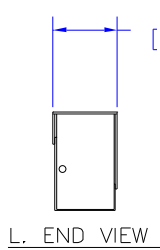

NOTES

DESIGNED FOR POWER DISTRIBUTION FROM FRONT OF UNIT.
TOUGH STEEL CASE AVAILABLE IN ASA 61 GRAY OR BLACK POWDER PAINT.
HEAVY-DUTY POWER CORD - 14/3 SJTW FOR EXTREME TEMPERATURE RANGES. COMES IN 6' OR 15' LONG.
INTEGRAL MOLDED PLUG AVAILABLE IN STRAIGHT BLADE (NEMA 5-15P) OR TWIST-LOCK (NEMA L5-15P) CONFIGURATIONS.
COMES WITH LIGHTED ON/OFF SWITCH.
INCLUDES 15A, 125VAC CIRCUIT BREAKER TO PREVENT LINE OVERLOAD.
CSA CERTIFIED, UL RECONIZED-UNDER THE COMPONENT PROGRAM OF UL

L. END VIEW

*SEE CATALOG FOR THE COMPLETE PART NUMBER BASED ON THE OPTIONS LISTED IN THE NOTE SECTION

HAMMOND
MANUFACTURING

TITLE	
HAMMOND RACK MOUNT POWER PANELS	
DRAWN BY	MJM
SCALE	PAGE 1 OF 1
PART NUMBER	1582H6****