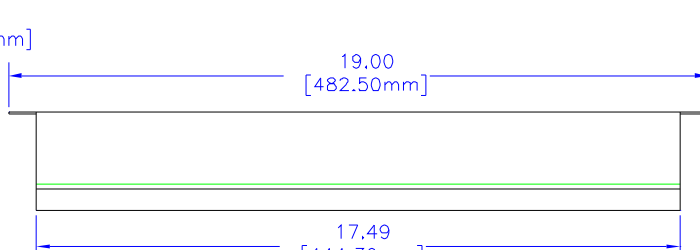

TOP VIEW

SIDE VIEW

*SEE CATALOG FOR THE COMPLETE PART NUMBER BASED ON THE OPTIONS LISTED IN THE NOTE SECTION

HAMMOND
MANUFACTURING

TITLE	
HAMMOND RACK MOUNT POWER PANELS	
DRAWN BY	MJM
SCALE	PAGE 1 OF 1
PART NUMBER	1582H6****