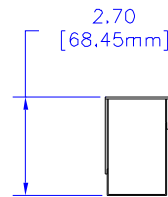

NOTES

DESIGNED FOR POWER DISTRIBUTION FROM FRONT OF UNIT.
TOUGH STEEL CASE AVAILABLE IN ASA 61 GRAY OR BLACK POWDER PAINT.
HEAVY-DUTY POWER CORD - 14/3 SJTW FOR EXTREME TEMPERATURE RANGES. COMES IN 6' OR 15' LONG.
INTEGRAL MOLDED PLUG AVAILABLE IN STRAIGHT BLADE (NEMA 5-15P) OR TWIST-LOCK (NEMA L5-15P) CONFIGURATIONS.
COMES WITH LIGHTED ON/OFF SWITCH.
INCLUDES 15A, 125VAC CIRCUIT BREAKER TO PREVENT LINE OVERLOAD.
CSA CERTIFIED, UL RECONIZED-UNDER THE COMPONENT PROGRAM OF UL

R. END VIEW

*SEE CATALOG FOR THE COMPLETE PART NUMBER BASED ON THE OPTIONS LISTED IN THE NOTE SECTION

HAMMOND
MANUFACTURING

TITLE	
HAMMOND RACK MOUNT POWER PANELS	
DRAWN BY	MJM
SCALE	PAGE 1 OF 1
PART NUMBER	1582H6****