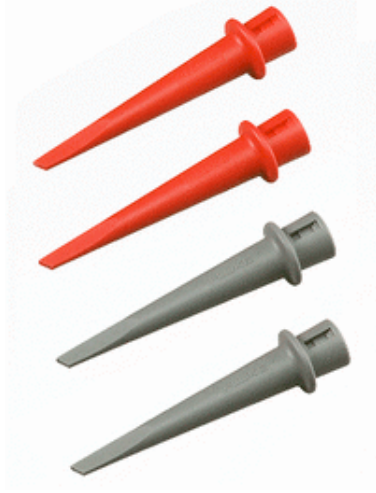

HC200 Hook Clip set 2 red, 2 gray

Set of four Hook Clips (two red and two gray).
Designed for use with VPS200, VPS100 and PM8918
series probes

Model Name	Description
HC200	Hook Clip set 2 red, 2 gray

© 1995 - 2008 Fluke Corporation