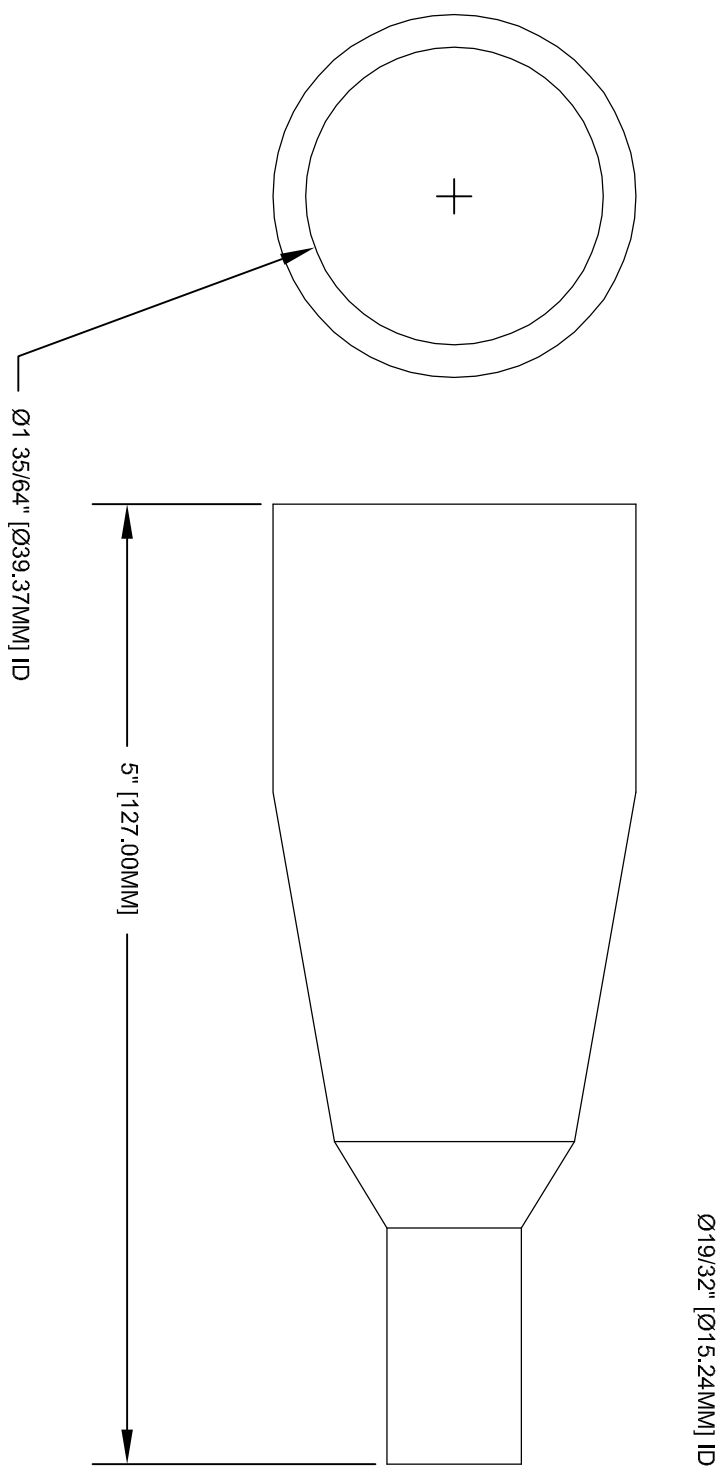

SPECCLEADS
by Silvertronix

This drawing is not to be disclosed to a third party without the authority from the company ©

Date	8-16-09	DRN BY	MEA	TITLE	INSULATOR FOR 501790 SERIES	ISSUE NO.	0	8-16-09										PART NO.	400020
MAT'L	PVC	SCALE	NONE	CURRENT RATING:	NONE													PROJ. NO.	

INSULATOR COLORS	
_R	= RED
_B	= BLACK
_Y	= YELLOW
_G	= GREEN
_BL	= BLUE
_G	= GREEN
_W	= WHITE

ASSEMBLY NO. PACKAGING : PRINTING AS ILLUSTRATED CONCENTRICITY: ANGLES