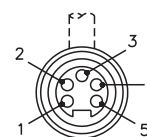

5-Wire *minifast*® Cordsets, Standard

- Straight Female Connectors
- NEMA 1, 3, 4, 6P and IEC IP 67 Protection
- 300 V, 9 A

Housing Style	Part Number	Cable	Features	Pinout
	RKM 50-*M	AWM PVC Yellow 5x18 AWG 105°C 7.3 mm OD Cable #RF50549-*M <sup>†</sup>	<i>flexlife</i> ®	1. BK 2. BU 3. GN/YE 4. BN 5. WH
	RKM 50-*M/S90	AWM PUR Yellow 5x18 AWG 105°C 7.3 mm OD Cable #RF50751-*M <sup>†</sup>	<i>Cut/Abrasion Immune</i>	
	RKM 50-*M/S1551	AWM PVC Yellow 5x18 AWG 105°C 7.3 mm OD Cable #RF50578-*M <sup>†</sup>	<i>Yellow conductor instead of Green/Yellow</i>	1. BK 2. BU 3. YE 4. BN 5. WH
	RKM 511-*M	AWM PVC Yellow 5x18 AWG 105°C 7.3 mm OD Cable #RF50521-*M <sup>†</sup>	<i>flexlife</i>	1. RD/WH 2. RD/BU 3. GN 4. RD/OG 5. RD/BK
	RKM 511-*M/S600	SJOOW CPE Yellow 5x18 AWG 105°C 9.2 mm OD Cable #RF50659-*M <sup>†</sup>	<i>Weld Flash Immune, Flame Immune</i>	

\* Length in Meters. Standard cable lengths are 2, 4, 5, 6, 8 and 10 meters. Consult factory for other lengths.  
Standard coupling nut material is nickel plated brass "RKM .."; "RK .." indicates nylon and "RKV .." indicates 316 stainless steel.  
<sup>†</sup> See Section N for *reelfast*® cable information.