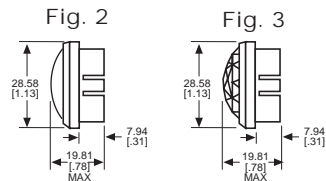

### General Description

Series	031
Configuration	LARGE
Description	LARGE PANEL INDICATOR
Cap Material And Shape	Convex, polycarbonate
Cap Finish Description	Back Frosted
Cap Color Desc	Green
Metal Finish Desc	Polished Chrome
Built In Resistor Desc	None
Hardware Desc	None

## 031 SERIES FOR 1" MOUNTING HOLE • FRICTION-FIT-CAP

BASE PART NO.	VOLTAGE	FIG
031-3101-01-101	6-250	1

Uses:  
S-6  
CANDELABRA  
SCREW BASE  
INCANDESCENT  
LAMP

CAP PART NO.	COLOR	FIG	CAP PART NO.	COLOR	FIG
031-0111-300	RED	2	031-0431-300	RED	3
031-0112-300	GREEN	2	031-0432-300	GREEN	3
031-0113-300	AMBER	2	031-0433-300	AMBER	3
031-0135-300	WHITE	2	031-0435-300	WHITE	3
031-0137-300	CLEAR	2	031-0437-300	CLEAR	3