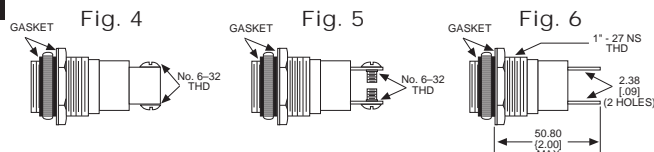

### General Description

Series	031
Configuration	LARGE
Description	LARGE PANEL INDICATOR
Cap Material And Shape	Convex, polycarbonate
Cap Finish Description	Back Frosted
Cap Color Desc	Green
Metal Finish Desc	Polished Chrome
Built In Resistor Desc	None
Hardware Desc	None

## 031 SERIES FOR 1" MOUNTING HOLE • FRICTION-FIT-CAP

BASE PART NO.	VOLTAGE	FIG
031-3101-01-101	6-250	1

Uses:  
S-6  
CANDELABRA  
SCREW BASE  
INCANDESCENT  
LAMP

CAP PART NO.	COLOR	FIG	CAP PART NO.	COLOR	FIG
031-0111-300	RED	2	031-0431-300	RED	3
031-0112-300	GREEN	2	031-0432-300	GREEN	3
031-0113-300	AMBER	2	031-0433-300	AMBER	3
031-0135-300	WHITE	2	031-0435-300	WHITE	3
031-0137-300	CLEAR	2	031-0437-300	CLEAR	3

## 051 & 080 SERIES FOR 1" MOUNTING HOLE • WATERTIGHT

BASE PART NO.	VOLTAGE	FIG
080-0901-05-303	6-250	4
080-3101-05-303	6-250	5
080-4001-05-303	6-250	6

Uses:  
S-6  
CANDELABRA  
SCREW BASE  
INCANDESCENT  
LAMP