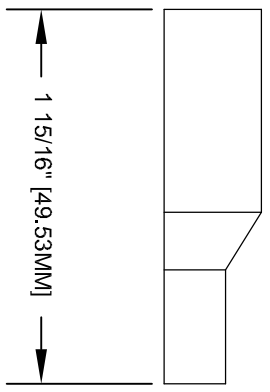

SPECCLEADS
by Silvertronix

This drawing is not to be disclosed to a third party without the authority from the company ©

Date	8-14-09	DRN BY	MEA	TITLE	INSULATOR FOR 501784 & 501785 SERIES
MAT'L	PVC	SCALE	NONE	CURRENT RATING:	NONE

ISSUE NO.	0								
	8-14-09								

PART NO.	400017
PROJ. NO.	

INSULATOR COLORS	
_R	= RED
_B	= BLACK
_Y	= YELLOW
_G	= GREEN
_BL	= BLUE
_G	= GREEN
_W	= WHITE

ASSEMBLY NO.	PACKAGING :	PRINTING AS ILLUSTRATED	CONCENTRICITY:	ANGLES
--------------	-------------	-------------------------	----------------	--------