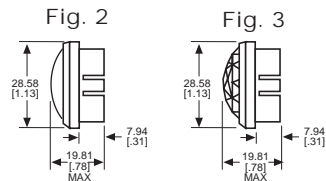

### General Description

Series	080
Configuration	LARGE
Description	LARGE PANEL INDICATOR
Cap Material And Shape	Torpedo, polycarbonate
Cap Finish Description	Unfrosted or Transparent
Cap Color Desc	Red
Metal Finish Desc	Polished Chrome
Built In Resistor Desc	None
Hardware Desc	Watertight

## 031 SERIES FOR 1" MOUNTING HOLE • FRICTION-FIT-CAP

BASE PART NO.	VOLTAGE	FIG
031-3101-01-101	6-250	1

Uses:  
S-6  
CANDELABRA  
SCREW BASE  
INCANDESCENT  
LAMP

CAP PART NO.	COLOR	FIG	CAP PART NO.	COLOR	FIG
031-0111-300	RED	2	031-0431-300	RED	3
031-0112-300	GREEN	2	031-0432-300	GREEN	3
031-0113-300	AMBER	2	031-0433-300	AMBER	3
031-0135-300	WHITE	2	031-0435-300	WHITE	3
031-0137-300	CLEAR	2	031-0437-300	CLEAR	3