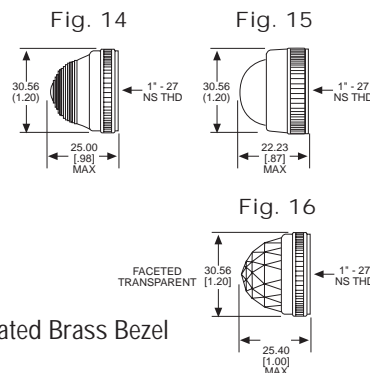

### General Description

Series	080
Configuration	LARGE
Description	LARGE PANEL INDICATOR
Cap Material And Shape	Torpedo, polycarbonate
Cap Finish Description	Unfrosted or Transparent
Cap Color Desc	Red
Metal Finish Desc	Polished Chrome
Built In Resistor Desc	None
Hardware Desc	Watertight

## 051 & 080 SERIES FOR 1" MOUNTING HOLE • WATERTIGHT

BASE PART NO.	VOLTAGE	FIG
080-0901-05-303	6-250	4
080-3101-05-303	6-250	5
080-4001-05-303	6-250	6

Uses:  
S-6  
CANDELABRA  
SCREW BASE  
INCANDESCENT  
LAMP

## 103 SERIES FOR 1" MOUNTING HOLE • OILTIGHT\*

BASE PART NO.	VOLTAGE	FIG
103-0901-05-103	6-250	11
103-3101-05-103	6-250	12
103-3502-05-103†	24-250	13

† Takes S-6 Double Contact Bayonet Base Lamp

Uses:  
S-6  
CANDELABRA  
SCREW BASE  
INCANDESCENT  
LAMP

Material & Finish: Base - Nickel Plated Brass, Cap - Polycarbonate with Chrome Plated Brass Bezel

Neon and incandescent lamp information on Pages 35 and 36.

\* See Page 14 for Oiltight information

Dimensions in mm [inches]