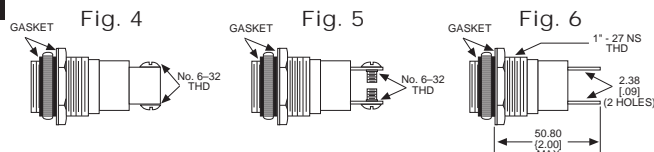

### General Description

Series	080
Configuration	LARGE
Description	LARGE PANEL INDICATOR
Cap Material And Shape	Torpedo, polycarbonate
Cap Finish Description	Unfrosted or Transparent
Cap Color Desc	Red
Metal Finish Desc	Polished Chrome
Built In Resistor Desc	None
Hardware Desc	Watertight

## 031 SERIES FOR 1" MOUNTING HOLE • FRICTION-FIT-CAP

BASE PART NO.	VOLTAGE	FIG
031-3101-01-101	6-250	1

Uses:  
S-6  
CANDELABRA  
SCREW BASE  
INCANDESCENT  
LAMP

CAP PART NO.	COLOR	FIG	CAP PART NO.	COLOR	FIG
031-0111-300	RED	2	031-0431-300	RED	3
031-0112-300	GREEN	2	031-0432-300	GREEN	3
031-0113-300	AMBER	2	031-0433-300	AMBER	3
031-0135-300	WHITE	2	031-0435-300	WHITE	3
031-0137-300	CLEAR	2	031-0437-300	CLEAR	3

## 051 & 080 SERIES FOR 1" MOUNTING HOLE • WATERTIGHT

BASE PART NO.	VOLTAGE	FIG
080-0901-05-303	6-250	4
080-3101-05-303	6-250	5
080-4001-05-303	6-250	6

Uses:  
S-6  
CANDELABRA  
SCREW BASE  
INCANDESCENT  
LAMP