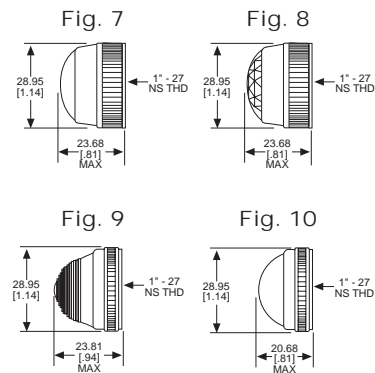

Material & Finish: Base - Chrome Plated Brass, Cap - Polycarbonate with Chrome Plated Brass Bezel

103 SERIES FOR 1" MOUNTING HOLE • OILTIGHT*

BASE PART NO.	VOLTAGE	FIG
103-0901-05-103	6-250	11
103-3101-05-103	6-250	12
103-3502-05-103†	24-250	13

† Takes S-6 Double Contact Bayonet Base Lamp