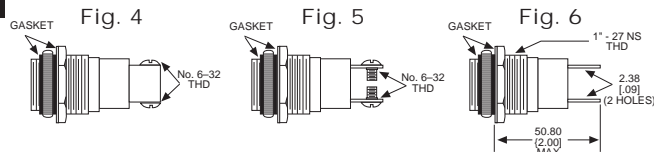

### General Description

Series	103
Configuration	OIL TIGHT
Description	LARGE OIL TIGHT PANEL INDICATOR
Cap Material And Shape	Torpedo, polycarbonate
Cap Finish Description	Unfrosted or Transparent
Cap Color Desc	Green
Metal Finish Desc	Satin Chrome
Built In Resistor Desc	None
Hardware Desc	Watertight

## 031 SERIES FOR 1" MOUNTING HOLE • FRICTION-FIT-CAP

BASE PART NO.	VOLTAGE	FIG
031-3101-01-101	6-250	1

Uses:  
S-6  
CANDELABRA  
SCREW BASE  
INCANDESCENT  
LAMP

CAP PART NO.	COLOR	FIG	CAP PART NO.	COLOR	FIG
031-0111-300	RED	2	031-0431-300	RED	3
031-0112-300	GREEN	2	031-0432-300	GREEN	3
031-0113-300	AMBER	2	031-0433-300	AMBER	3
031-0135-300	WHITE	2	031-0435-300	WHITE	3
031-0137-300	CLEAR	2	031-0437-300	CLEAR	3

## 051 & 080 SERIES FOR 1" MOUNTING HOLE • WATERTIGHT

BASE PART NO.	VOLTAGE	FIG
080-0901-05-303	6-250	4
080-3101-05-303	6-250	5
080-4001-05-303	6-250	6

Uses:  
S-6  
CANDELABRA  
SCREW BASE  
INCANDESCENT  
LAMP