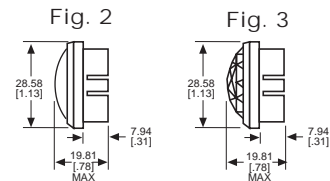

### General Description

Series	103
Configuration	OIL TIGHT
Description	LARGE OIL TIGHT PANEL INDICATOR
Cap Material And Shape	Torpedo, polycarbonate
Cap Finish Description	Unfrosted or Transparent
Cap Color Desc	Green
Metal Finish Desc	Satin Chrome
Built In Resistor Desc	None
Hardware Desc	Watertight

## 031 SERIES FOR 1" MOUNTING HOLE • FRICTION-FIT-CAP

BASE PART NO.	VOLTAGE	FIG
031-3101-01-101	6-250	1

Uses:  
S-6  
CANDELABRA  
SCREW BASE  
INCANDESCENT  
LAMP

CAP PART NO.	COLOR	FIG	CAP PART NO.	COLOR	FIG
031-0111-300	RED	2	031-0431-300	RED	3
031-0112-300	GREEN	2	031-0432-300	GREEN	3
031-0113-300	AMBER	2	031-0433-300	AMBER	3
031-0135-300	WHITE	2	031-0435-300	WHITE	3
031-0137-300	CLEAR	2	031-0437-300	CLEAR	3