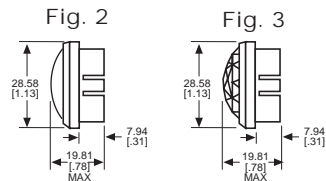

Home > 0800532303

Part Number: **0800532303**

General Description

Series	080
Configuration	LARGE
Description	LARGE PANEL INDICATOR
Cap Material And Shape	Torpedo, polycarbonate
Cap Finish Description	Unfrosted or Transparent
Cap Color Desc	Green
Metal Finish Desc	Polished Chrome
Built In Resistor Desc	None
Hardware Desc	Watertight

0800532303

031 SERIES FOR 1" MOUNTING HOLE • FRICTION-FIT-CAP

BASE PART NO.	VOLTAGE	FIG
031-3101-01-101	6-250	1

Uses:
S-6
CANDELABRA
SCREW BASE
INCANDESCENT
LAMP

CAP PART NO.	COLOR	FIG	CAP PART NO.	COLOR	FIG
031-0111-300	RED	2	031-0431-300	RED	3
031-0112-300	GREEN	2	031-0432-300	GREEN	3
031-0113-300	AMBER	2	031-0433-300	AMBER	3
031-0135-300	WHITE	2	031-0435-300	WHITE	3
031-0137-300	CLEAR	2	031-0437-300	CLEAR	3

Material & Finish: Base - Nickel Plated Brass, Cap - Polycarbonate with Chrome Plated Brass Bezel

051 & 080 SERIES FOR 1" MOUNTING HOLE • WATERTIGHT

BASE PART NO.	VOLTAGE	FIG
080-0901-05-303	6-250	4
080-3101-05-303	6-250	5
080-4001-05-303	6-250	6

Material & Finish: Base - Nickel Plated Brass, Cap - Polycarbonate with Chrome Plated Brass Bezel

Neon and incandescent lamp information on Pages 35 and 36.

* See Page 14 for Oiltight information

Dimensions in mm [inches]