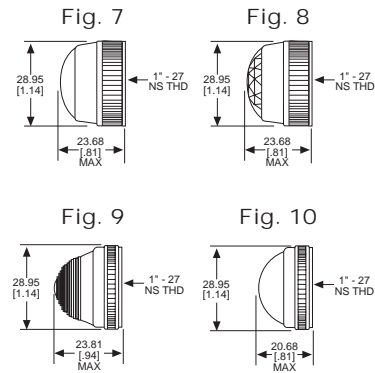

Material & Finish: Base - Chrome Plated Brass, Cap - Polycarbonate with Chrome Plated Brass Bezel

103 SERIES FOR 1" MOUNTING HOLE • OILTIGHT*

BASE PART NO.	VOLTAGE	FIG
103-0901-05-103	6-250	11
103-3101-05-103	6-250	12
103-3502-05-103†	24-250	13

† Takes S-6 Double Contact Bayonet Base Lamp