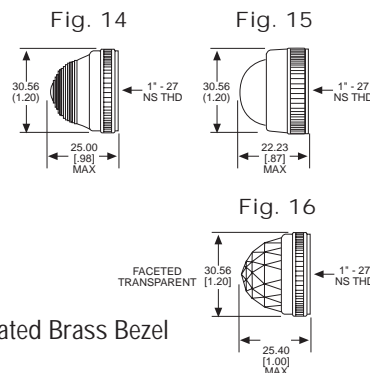

Material & Finish: Base - Nickel Plated Brass, Cap - Polycarbonate with Chrome Plated Brass Bezel

Neon and incandescent lamp information on Pages 35 and 36.

* See Page 14 for Oiltight information

Dimensions in mm [inches]