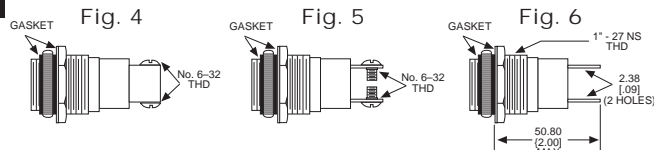

Home > 0800532303

Part Number: **0800532303**

General Description

Series	080
Configuration	LARGE
Description	LARGE PANEL INDICATOR
Cap Material And Shape	Torpedo, polycarbonate
Cap Finish Description	Unfrosted or Transparent
Cap Color Desc	Green
Metal Finish Desc	Polished Chrome
Built In Resistor Desc	None
Hardware Desc	Watertight

0800532303

031 SERIES FOR 1" MOUNTING HOLE • FRICTION-FIT-CAP

BASE PART NO.	VOLTAGE	FIG
031-3101-01-101	6-250	1

Uses:
S-6
CANDELABRA
SCREW BASE
INCANDESCENT
LAMP

CAP PART NO.	COLOR	FIG	CAP PART NO.	COLOR	FIG
031-0111-300	RED	2	031-0431-300	RED	3
031-0112-300	GREEN	2	031-0432-300	GREEN	3
031-0113-300	AMBER	2	031-0433-300	AMBER	3
031-0135-300	WHITE	2	031-0435-300	WHITE	3
031-0137-300	CLEAR	2	031-0437-300	CLEAR	3

Material & Finish: Base - Nickel Plated Brass, Cap - Polycarbonate with Chrome Plated Brass Bezel

051 & 080 SERIES FOR 1" MOUNTING HOLE • WATERTIGHT

BASE PART NO.	VOLTAGE	FIG
080-0901-05-303	6-250	4
080-3101-05-303	6-250	5
080-4001-05-303	6-250	6

Material & Finish: Base - Nickel Plated Brass, Cap - Polycarbonate with Chrome Plated Brass Bezel

Neon and incandescent lamp information on Pages 35 and 36.

* See Page 14 for Oiltight information

Dimensions in mm [inches]