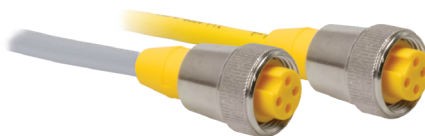

2 and 3-Wire *minifast*® Cordsets, Standard

- Straight Female Connectors
- NEMA 1, 3, 4, 6P and IEC IP 67 Protection
- 300 V, 9 A

Housing Style	Part Number	Cable	Features	Pinout	
	RKM 20- *M	AWM PVC Yellow 2x18 AWG 105°C 7.3 mm OD Cable #RF50511-*M†	<i>flexlife</i> ®	1. BN 2. BU	
	RKM 30-*M	AWM PVC Yellow 3x18 AWG 105°C 7.3 mm OD Cable #RF50512-*M†	<i>flexlife</i>	1. GN/YE 2. BN 3. BU	
	RKM 30-*M/S90	AWM PUR Yellow 3x18 AWG 105°C 7.3 mm OD Cable #RF50545-*M†	<i>Cut Abrasion Immune</i>		
	RKM 311-*M	AWM PVC Yellow 3x18 AWG 105°C 7.3 mm OD Cable #RF50520-*M†	<i>flexlife</i>	1. GN 2. RD/BK 3. RD/WH	
	RKM 311-*M/S600	SJOOW CPE, Yellow 3x18 AWG 105°C 8.0 mm OD Cable #RF50658-*M†	<i>Weld Flash Immune, Flame Immune</i>		
	RKM 311-*M/XOR/S620	AWM Irradiated PVC Yellow 3x18 AWG 80°C, 5.7 mm OD Cable #RF04159-*M†	<i>Weld Resistance</i>		
	RKM 31-*M	AWM PVC Yellow 3x18 AWG 105°C, 7.3 mm OD Cable #RF50513-*M†	<i>flexlife</i>	1. BK 2. BN 3. BU	
	RKM 31-*M/S600	SJOOW CPE Yellow 3x18 AWG 105°C, 8.0 mm OD Cable #RF50654-*M†	<i>Weld Flash Immune, Flame Immune</i>		
	RKM 31-*M/S759	AWM PVC Grey 3x22 AWG 80°C, 5.2 mm OD Cable #RF04106-*M†	<i>Braided Shield</i>		
	RKM 31-*M/S816	AWM PVC Yellow 3x20 AWG 105°C, 5.2 mm OD Cable #RF50674-*M†	<i>flexlife</i>		

* Length in Meters. Standard cable lengths are 2, 4, 5, 6, 8 and 10 meters. Consult factory for other lengths.
Standard coupling nut material is nickel plated brass "RKM .."; "RK .." indicates nylon and "RKV .." indicates 316 stainless steel.
† See Section N for *reelfast*® cable information.