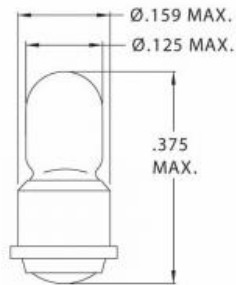

### Aviation Incandescent Lamps

CML incandescent lamps offer high performance. Primary advantages include their bright white light output and their relatively low cost.

**Part Number:** CM6839  
**Serial Number:** T-1 SMF  
**Type:** T-1  
**Base:** Sub Midget Flanged  
**Volts (V):** 28  
**AMP +/- 10%:** 0.02  
**MSCP nom.:** .13  
**Avg life:** 16000  
**Special Features:**  
**Military Reference:** M6363/6-5  
**RoHS Status:** Yes