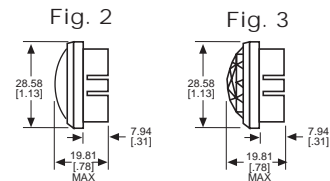

◆ Home > 1031331403

Part Number: **1031331403**

General Description

Series	103
Configuration	OIL TIGHT
Description	LARGE OIL TIGHT PANEL INDICATOR
Cap Material And Shape	TorpedoFaceted, polycarbonate
Cap Finish Description	Unfrosted or Transparent
Cap Color Desc	Red
Metal Finish Desc	Satin Chrome
Built In Resistor Desc	None
Hardware Desc	Watertight

1031331403

031 SERIES FOR 1" MOUNTING HOLE • FRICTION-FIT-CAP

BASE PART NO.	VOLTAGE	FIG
031-3101-01-101	6-250	1

Uses:
S-6
CANDELABRA
SCREW BASE
INCANDESCENT
LAMP

CAP PART NO.	COLOR	FIG	CAP PART NO.	COLOR	FIG
031-0111-300	RED	2	031-0431-300	RED	3
031-0112-300	GREEN	2	031-0432-300	GREEN	3
031-0113-300	AMBER	2	031-0433-300	AMBER	3
031-0135-300	WHITE	2	031-0435-300	WHITE	3
031-0137-300	CLEAR	2	031-0437-300	CLEAR	3

Material & Finish: Base - Nickel Plated Brass, Cap - Polycarbonate with Chrome Plated Brass Bezel

051 & 080 SERIES FOR 1" MOUNTING HOLE • WATERTIGHT

BASE PART NO.	VOLTAGE	FIG
080-0901-05-303	6-250	4
080-3101-05-303	6-250	5
080-4001-05-303	6-250	6

Material & Finish: Base - Nickel Plated Brass, Cap - Polycarbonate with Chrome Plated Brass Bezel

Neon and incandescent lamp information on Pages 35 and 36.

* See Page 14 for Oiltight information

Dimensions in mm [inches]