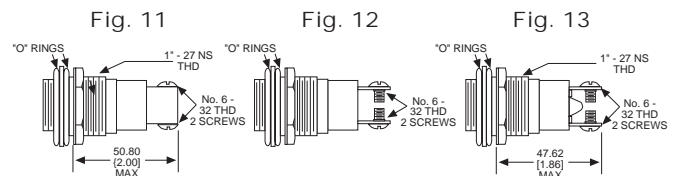

Uses:
S-6
CANDELABRA
SCREW BASE
INCANDESCENT
LAMP

CAP PART NO.	COLOR	FIG	CAP PART NO.	COLOR	FIG
103-0531-403	RED	14	103-1233-403	AMBER	15
103-0532-403	GREEN	14	103-1235-403	WHITE	15
103-0533-403	AMBER	14	103-1237-403	CLEAR	15
103-0535-403	WHITE	14	103-1331-403	RED	16
103-0537-403	CLEAR	14	103-1332-403	GREEN	16
103-1231-403	RED	15	103-1333-403	AMBER	16
103-1232-403	GREEN	15	103-1335-403	WHITE	16
			103-1337-403	CLEAR	16