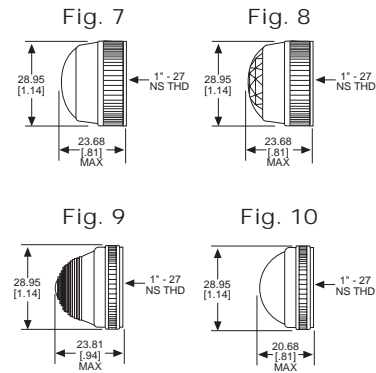

Material & Finish: Base - Chrome Plated Brass, Cap - Polycarbonate with Chrome Plated Brass Bezel

103 SERIES FOR 1" MOUNTING HOLE • OILTIGHT*

BASE PART NO.	VOLTAGE	FIG
103-0901-05-103	6-250	11
103-3101-05-103	6-250	12
103-3502-05-103†	24-250	13

† Takes S-6 Double Contact Bayonet Base Lamp