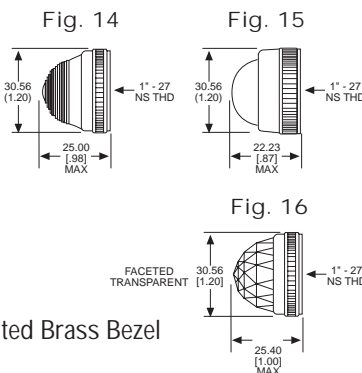

Material & Finish: Base - Nickel Plated Brass, Cap - Polycarbonate with Chrome Plated Brass Bezel

051 & 080 SERIES FOR 1" MOUNTING HOLE • WATERTIGHT

BASE PART NO.	VOLTAGE	FIG
080-0901-05-303	6-250	4
080-3101-05-303	6-250	5
080-4001-05-303	6-250	6

Uses:
S-6
CANDELABRA
SCREW BASE
INCANDESCENT
LAMP

CAP PART NO.	COLOR	FIG	CAP PART NO.	COLOR	FIG
051-0111-303	RED	7	080-0531-303	RED	9
051-0112-303	GREEN	7	080-0532-303	GREEN	9
051-0113-303	AMBER	7	080-0533-303	AMBER	9
051-0135-303	WHITE	7	080-0535-303	WHITE	9
051-0137-303	CLEAR	7	080-0537-303	CLEAR	9
051-0431-303	RED	8	080-1231-303	RED	10
051-0432-303	GREEN	8	080-1232-303	GREEN	10
051-0433-303	AMBER	8	080-1233-303	AMBER	10
051-0435-303	WHITE	8	080-1235-303	WHITE	10
051-0437-303	CLEAR	8	080-1237-303	CLEAR	10

Material & Finish: Base - Chrome Plated Brass, Cap - Polycarbonate with Chrome Plated Brass Bezel

103 SERIES FOR 1" MOUNTING HOLE • OILTIGHT*

BASE PART NO.	VOLTAGE	FIG
103-0901-05-103	6-250	11
103-3101-05-103	6-250	12
103-3502-05-103†	24-250	13

Material & Finish: Base - Nickel Plated Brass, Cap - Polycarbonate with Chrome Plated Brass Bezel

Neon and incandescent lamp information on Pages 35 and 36.

* See Page 14 for Oiltight information

Dimensions in mm [inches]