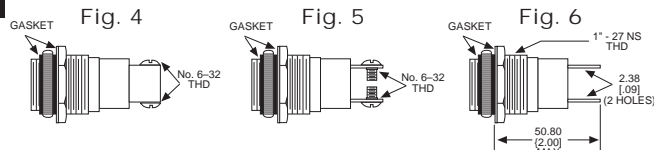

◆ Home > 1031331403

Part Number: **1031331403**

General Description

Series	103
Configuration	OIL TIGHT
Description	LARGE OIL TIGHT PANEL INDICATOR
Cap Material And Shape	TorpedoFaceted, polycarbonate
Cap Finish Description	Unfrosted or Transparent
Cap Color Desc	Red
Metal Finish Desc	Satin Chrome
Built In Resistor Desc	None
Hardware Desc	Watertight

1031331403

031 SERIES FOR 1" MOUNTING HOLE • FRICTION-FIT-CAP

BASE PART NO.	VOLTAGE	FIG
031-3101-01-101	6-250	1

Uses:
S-6
CANDELABRA
SCREW BASE
INCANDESCENT
LAMP

CAP PART NO.	COLOR	FIG	CAP PART NO.	COLOR	FIG
031-0111-300	RED	2	031-0431-300	RED	3
031-0112-300	GREEN	2	031-0432-300	GREEN	3
031-0113-300	AMBER	2	031-0433-300	AMBER	3
031-0135-300	WHITE	2	031-0435-300	WHITE	3
031-0137-300	CLEAR	2	031-0437-300	CLEAR	3

Material & Finish: Base - Nickel Plated Brass, Cap - Polycarbonate with Chrome Plated Brass Bezel

051 & 080 SERIES FOR 1" MOUNTING HOLE • WATERTIGHT

BASE PART NO.	VOLTAGE	FIG
080-0901-05-303	6-250	4
080-3101-05-303	6-250	5
080-4001-05-303	6-250	6

Material & Finish: Base - Nickel Plated Brass, Cap - Polycarbonate with Chrome Plated Brass Bezel

Neon and incandescent lamp information on Pages 35 and 36.

* See Page 14 for Oiltight information

Dimensions in mm [inches]