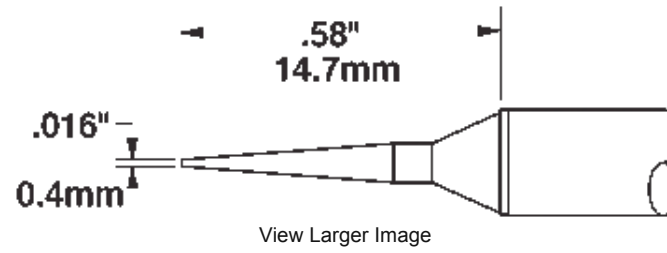

Home > Soldering > MX > Consumables > STTC-145

STTC-145

Conical style, 0.4mm, soldering cartridge, 700 series, for use with MX-RM3E Rework Hand-piece or MX-H1-AV Metcal Advanced Hand-piece

Product Reviews