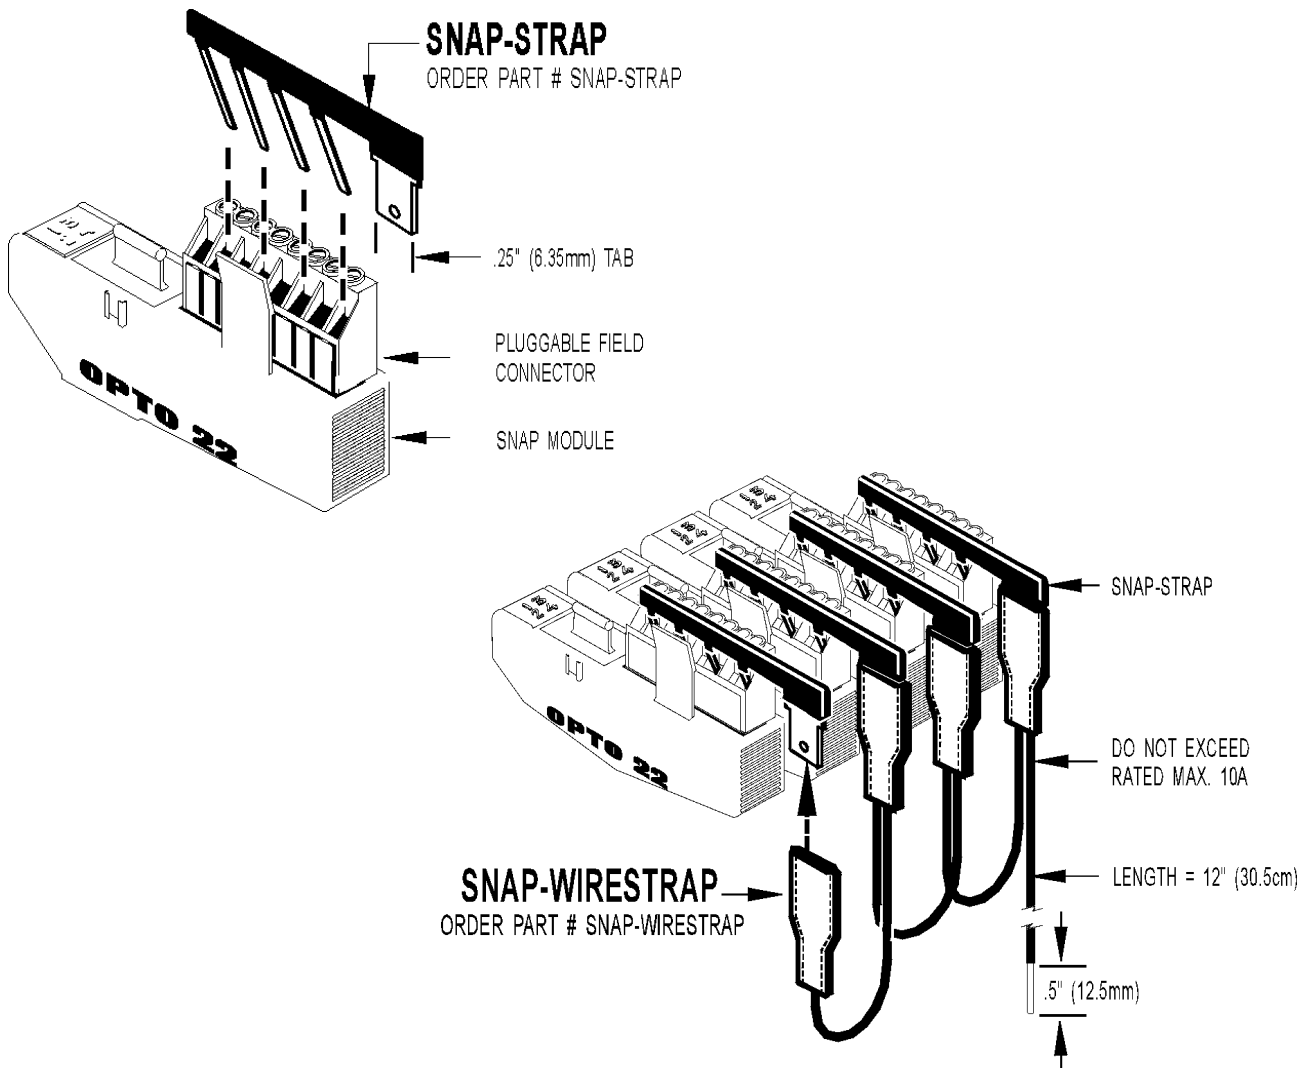

Form 1038-010125

Description

SNAP I/O module jumper straps let you easily make jumper connections on a SNAP digital I/O module. The SNAP-STRAP plugs into individual wire connections on a module's pluggable field connector. SNAP-STRAPS on multiple modules can be connected using the SNAP-WIRESTRAP. Both SNAP-STRAP and SNAP-WIRESTRAP are Factory Mutual approved. To order or for more information, call Opto 22 Inside Sales at 800-452-6786 (800-452-OPTO) or 951-695-3000.

OptoInfo CD-ROM

Call Opto 22 Inside Sales at 800-452-6786 (800-452-OPTO) or 951-695-3000 to request an OptoInfo CD. The **OptoInfo CD-ROM** is an electronic brochure that includes case studies, application notes, and data sheets on all Opto 22 products (including SNAP I/O), and much more. You can also visit Opto 22's Web site at www.opto22.com.