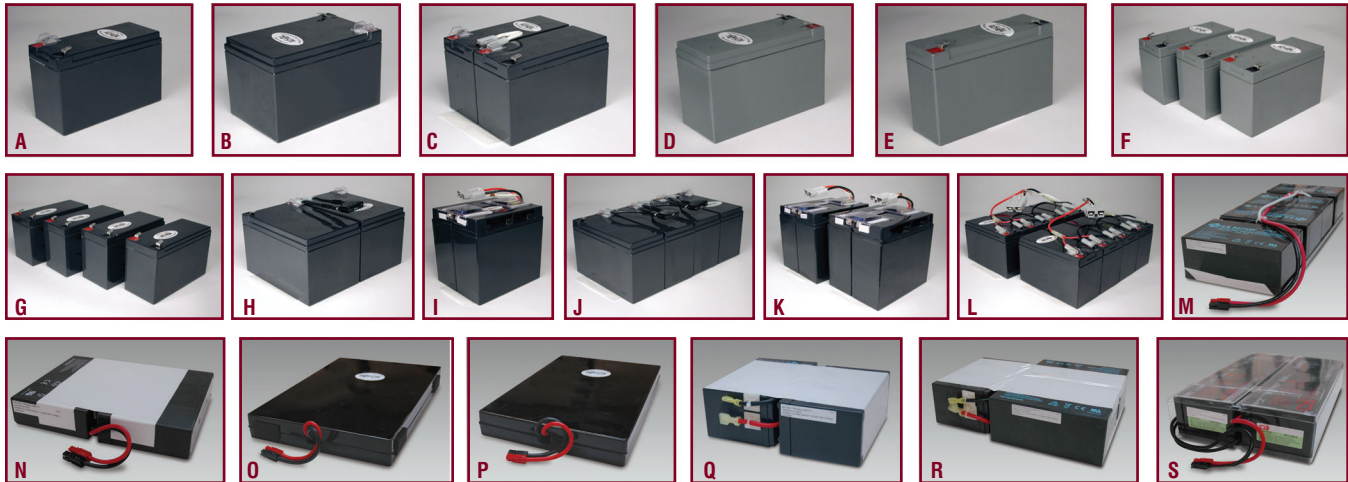

The policy of Tripp Lite is one of continuous improvement. Specifications are subject to change without notice. Actual product may differ slightly from photos. * Two RBC12A models required.

Your Single Source for Quality Power Protection, Power Supply & Connectivity Products

Tripp Lite manufactures more than 1,000 different products to solve all of your power protection, power supply and connectivity needs.

UPS Systems

Award-winning reliability available in rackmount and tower configurations with standby, line-interactive or true on-line operation. 300 to 30,000VA in the most space-saving cabinets.