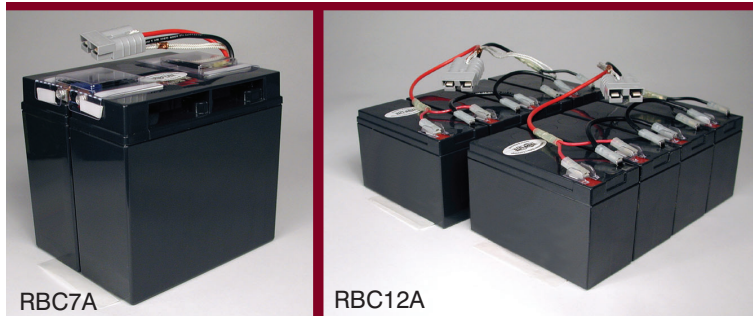

# UPS System Replacement Battery Cartridges (R.B.C.)

RBC7A

RBC12A

- ▶ Compatible with All Major UPS Brands
- ▶ Deliver up to 30% Longer Runtime than Basic Battery Replacements
- ▶ Ship Fully Assembled
- ▶ Provide Superior 18-Month Warranty

### UPS Systems

Award-winning reliability available in rackmount and tower configurations with standby, line-interactive or true on-line operation. 300 to 30,000VA in the most space-saving cabinets.

### PowerVerter® DC-to-AC Inverters

Ultra-compact portable, peak-power and inverter/charger models available from 150 to 3600 watts.